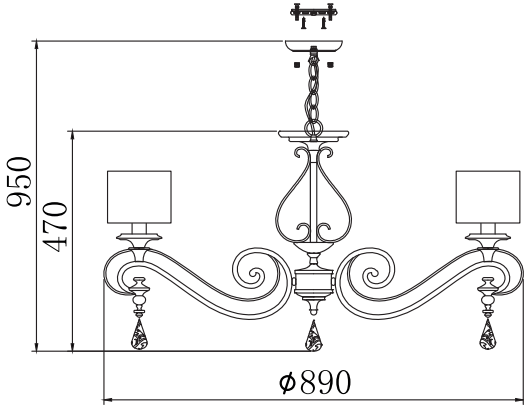

Instruction

Collection: House
 Series: Gerda
 Model: ARM044-07-G
 Suspended

 7 x E14 (40w)

MAYTONI
 DECORATIVE LIGHTING

www.maytoni.de