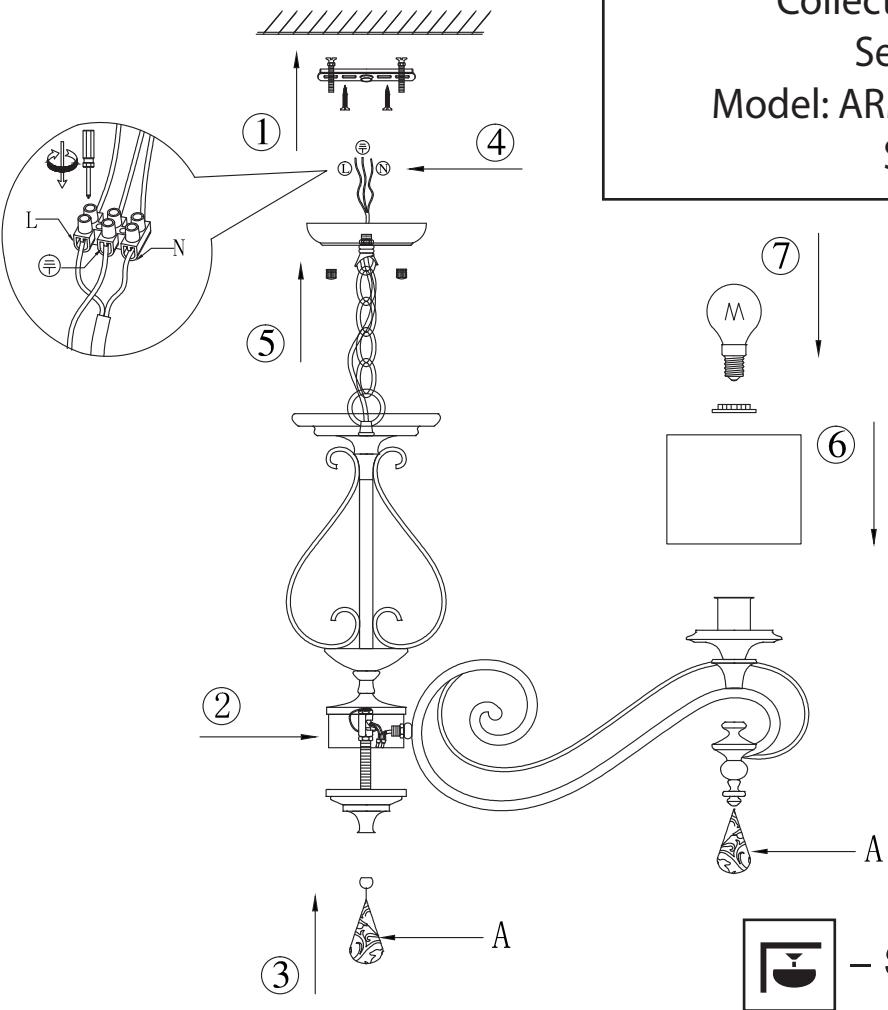

Instruction

Collection: House
 Series: Gerda
 Model: ARM044-07-G
 Suspended

 7 x E14 (40w)

MAYTONI
 DECORATIVE LIGHTING

www.maytoni.de