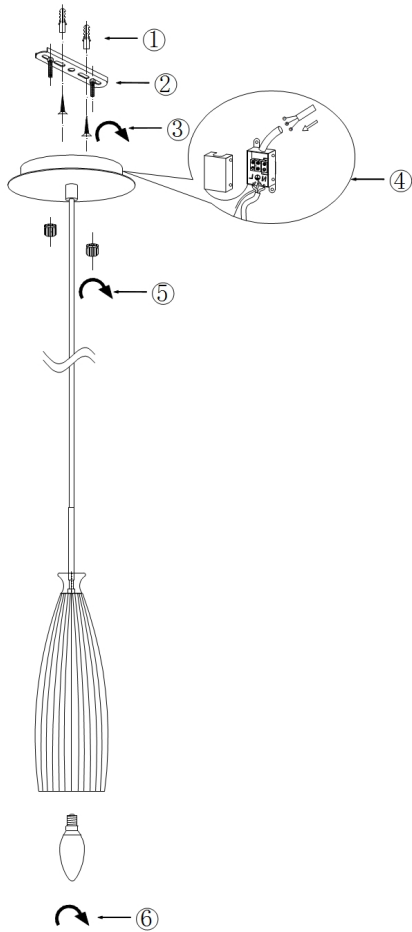

Instruction

Collection: MODERN

Series: TOOT

Model: F701-01-R

Ceiling

- Ceiling

1 x E27 (40W)

MAYTONI
DECORATIVE LIGHTING