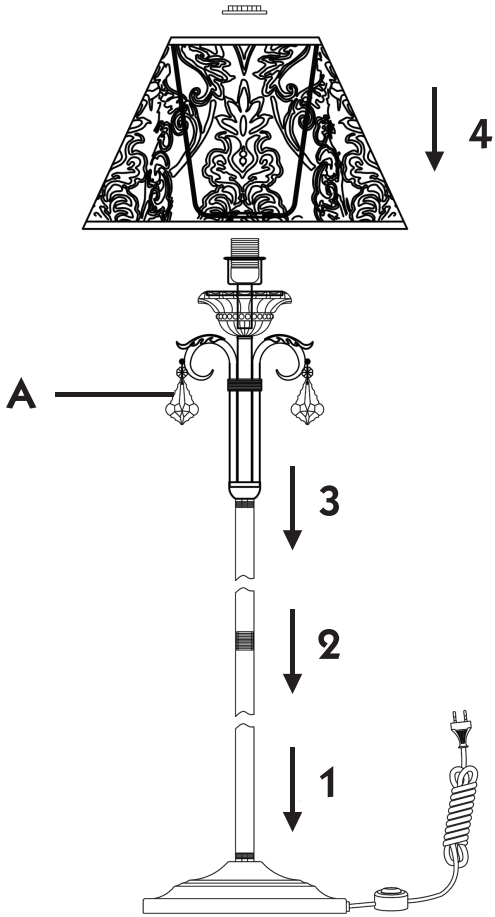

# Instruction

Collection: Elegant  
Series: Velvet  
Model: ARM219-11-G  
Mobile

A = 5

I – Mobile

1 x E27 (40w)

**MAYTONI**  
DECORATIVE LIGHTING  
[www.maytoni.de](http://www.maytoni.de)