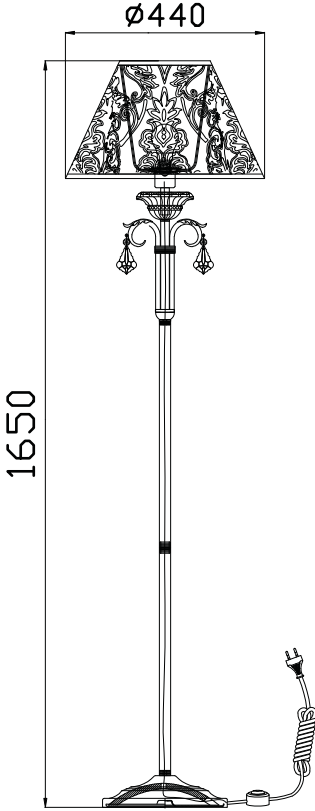

# Instruction

Collection: Elegant  
Series: Velvet  
Model: ARM219-11-G  
Mobile

A = 5

I – Mobile

1 x E27 (40w)

**MAYTONI**  
DECORATIVE LIGHTING  
[www.maytoni.de](http://www.maytoni.de)