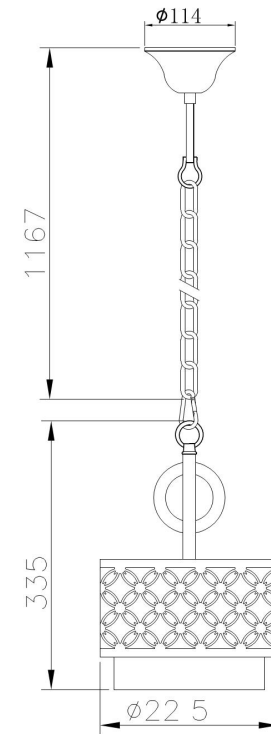

Instruction

Collection: HOUSE

Series: VENERA

Model: H260-00-R

Ceiling

- Ceiling

1 x E27 (60W)

MAYTONI
DECORATIVE LIGHTING