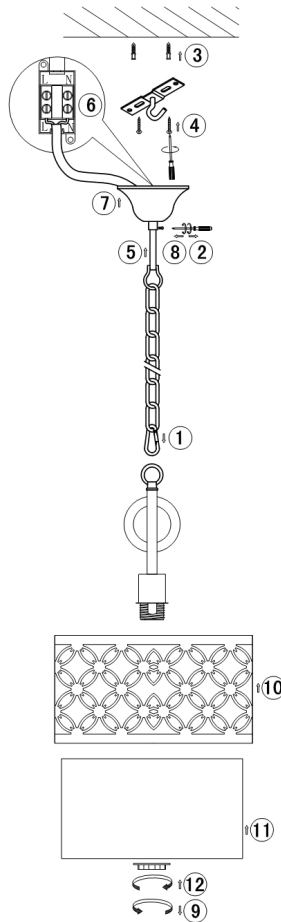

Instruction

Collection: HOUSE

Series: VENERA

Model: H260-00-R

Ceiling

- Ceiling

1 x E27 (60W)

MAYTONI
DECORATIVE LIGHTING