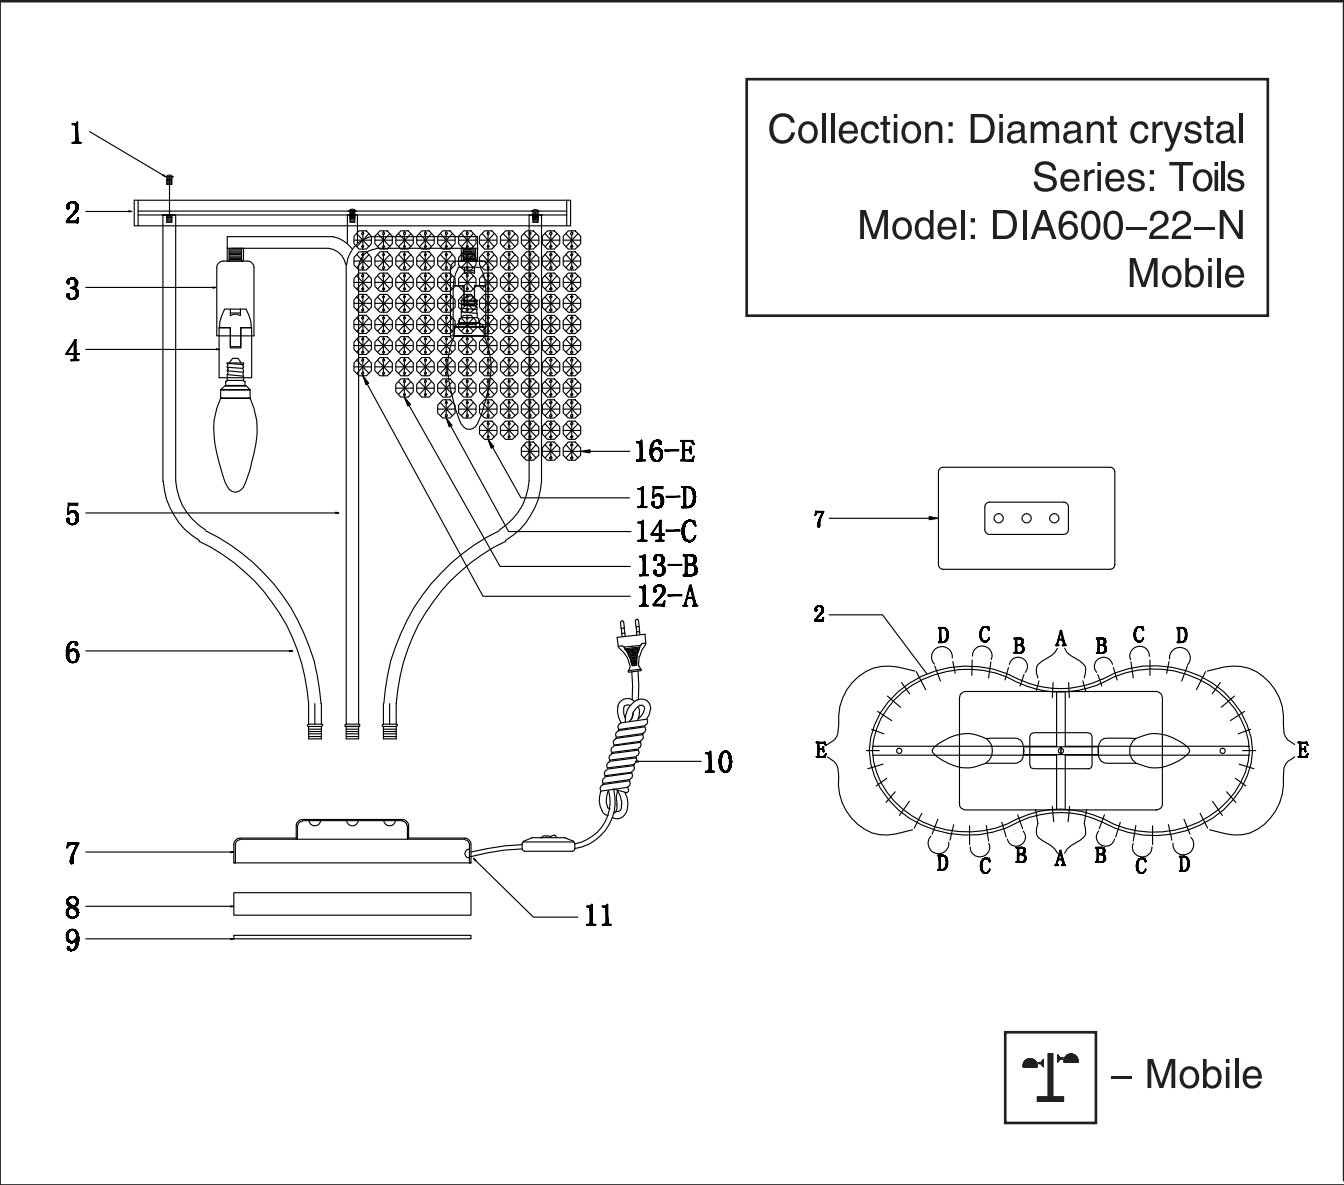

Instruction

2 x E14 (60w)

MAYTONI
DECORATIVE LIGHTING
www.maytoni.de