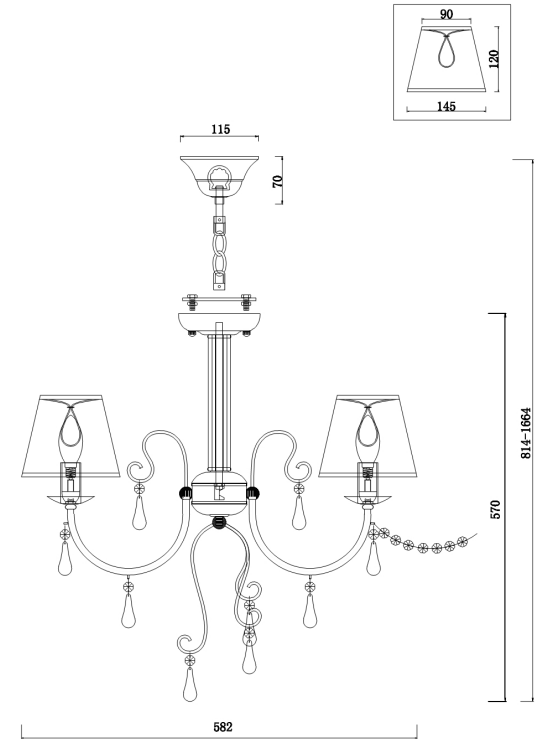

# INSTRUCTION

**Model:** FR2540PL-05BR  
**Chandelier**

5 x E14 (40W)

FREYA-LIGHT.COM