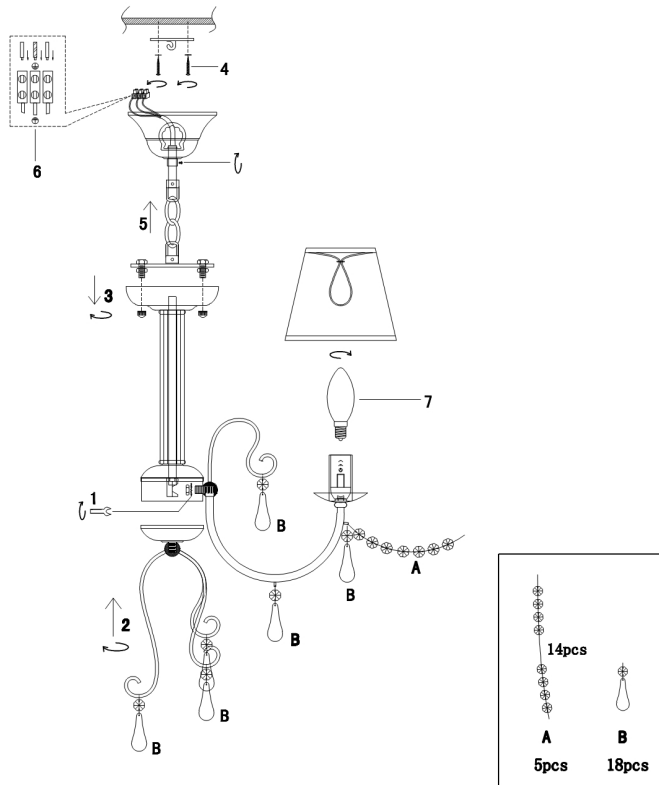

# INSTRUCTION

**Model:** FR2540PL-05BR  
**Chandelier**

5 x E14 (40W)

FREYA-LIGHT.COM