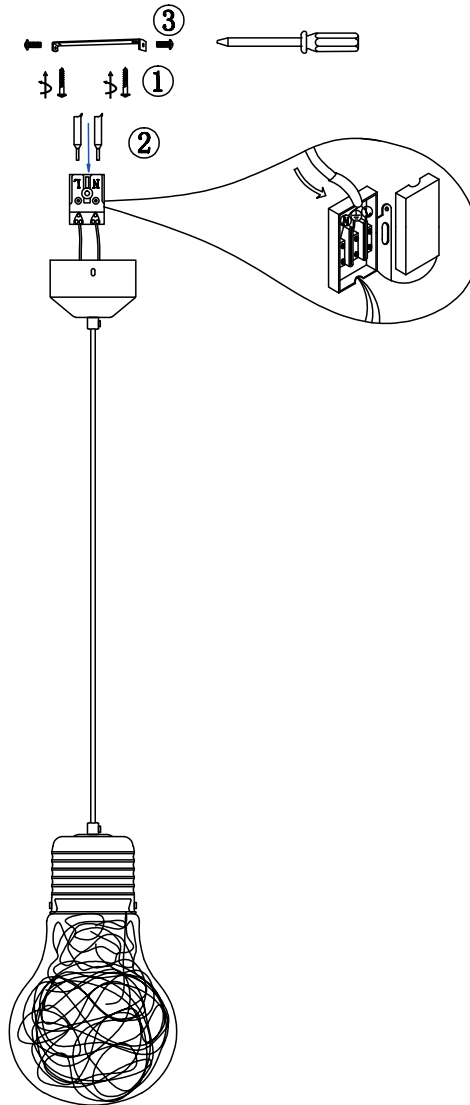

FREYA
TRADITION OF QUALITY

INSTRUCTION

MODEL: FR6156-PL01-15W-CH

12W
840 LUMEN

FREYA-LIGHT.COM