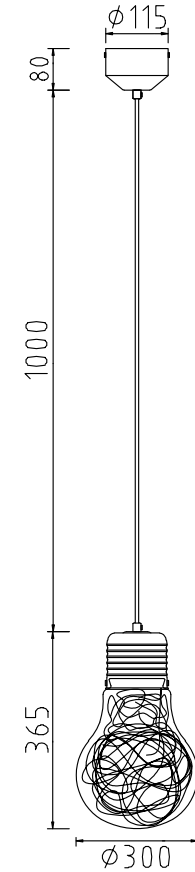

FREYA
TRADITION OF QUALITY

INSTRUCTION

MODEL: FR6156-PL01-15W-CH

12W
840 LUMEN

FREYA-LIGHT.COM