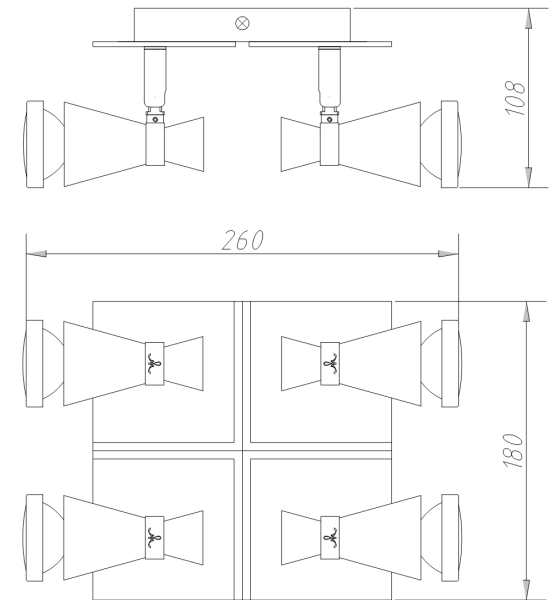

# Instruction

Collection: SPOT  
Series: CHANCE - BLACK  
Model: SP007-CW-04-B  
Wall & ceiling

- Wall & ceiling

4 x GU10 (50W)

**MAYTONI**  
DECORATIVE LIGHTING

[www.maytoni.de](http://www.maytoni.de)