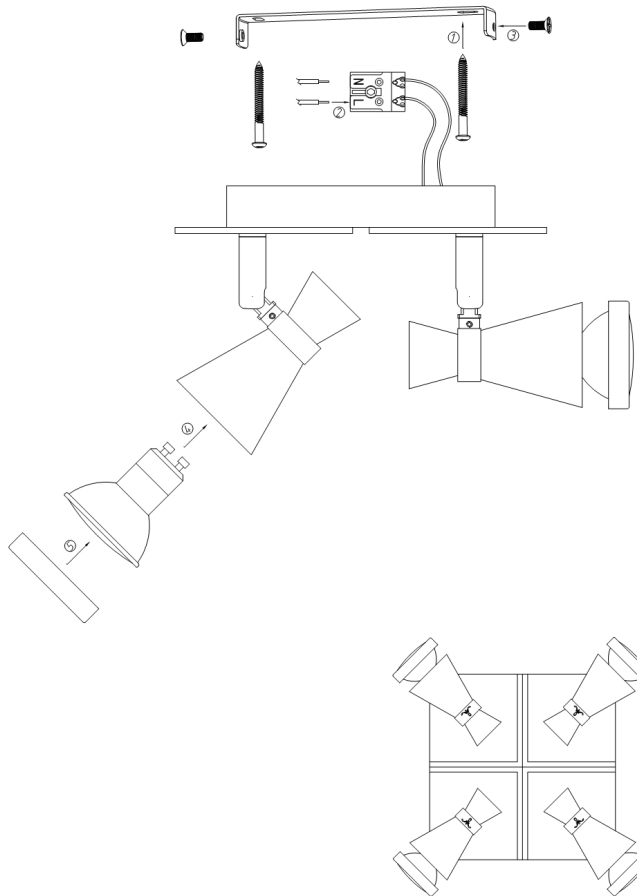

# Instruction

Collection: SPOT  
Series: CHANCE - BLACK  
Model: SP007-CW-04-B  
Wall & ceiling

- Wall & ceiling

4 x GU10 (50W)

**MAYTONI**  
DECORATIVE LIGHTING

[www.maytoni.de](http://www.maytoni.de)