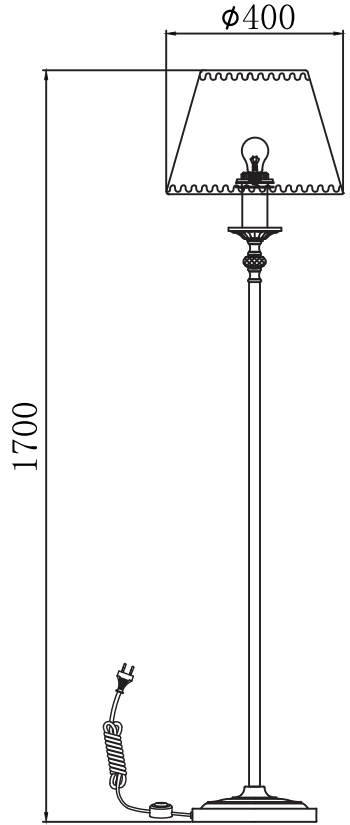

Instruction

Collection: Royal Classic
Series: Soffia
Model: RC095-FL-01-N
Floor Lamps

I – Floor Lamps

1 x E27 (40w)

MAYTONI
DECORATIVE LIGHTING
www.maytoni.de