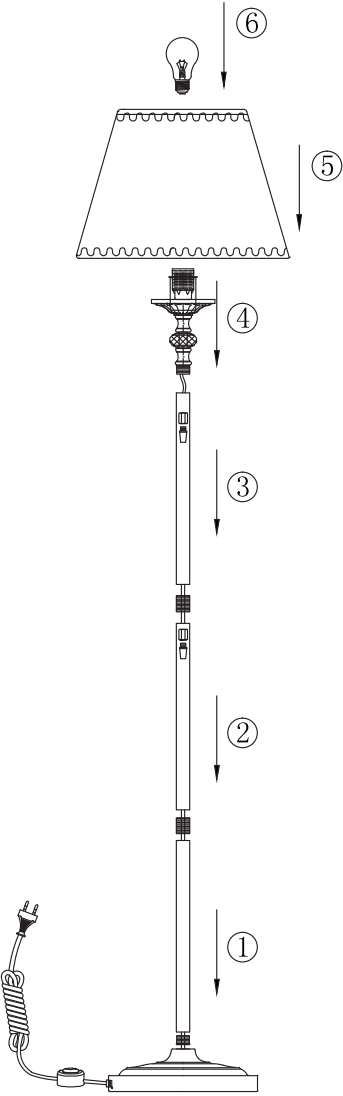

Instruction

Collection: Royal Classic
Series: Soffia
Model: RC095-FL-01-N
Floor Lamps

I – Floor Lamps

1 x E27 (40w)

MAYTONI
DECORATIVE LIGHTING
www.maytoni.de