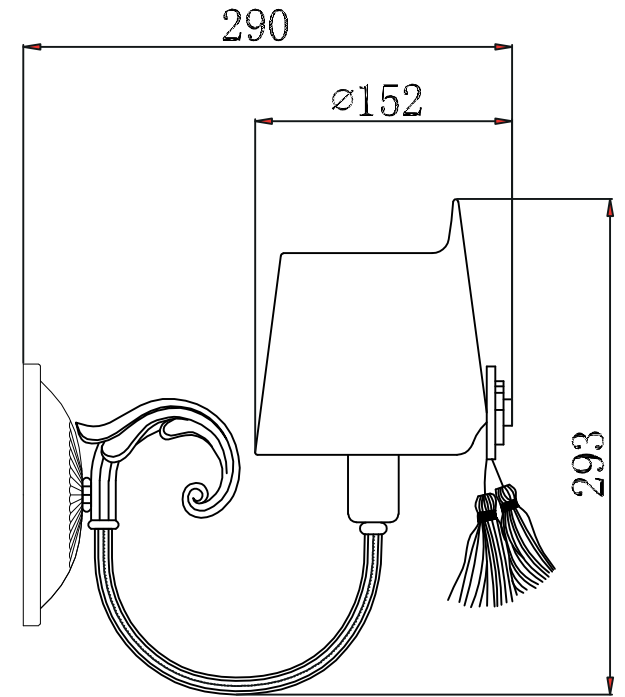

FREYA
TRADITION OF QUALITY

INSTRUCTION

MODEL: FR2749-WL-01-WG
SCONCE

1 X E14 (40W)

FREYA-LIGHT.COM