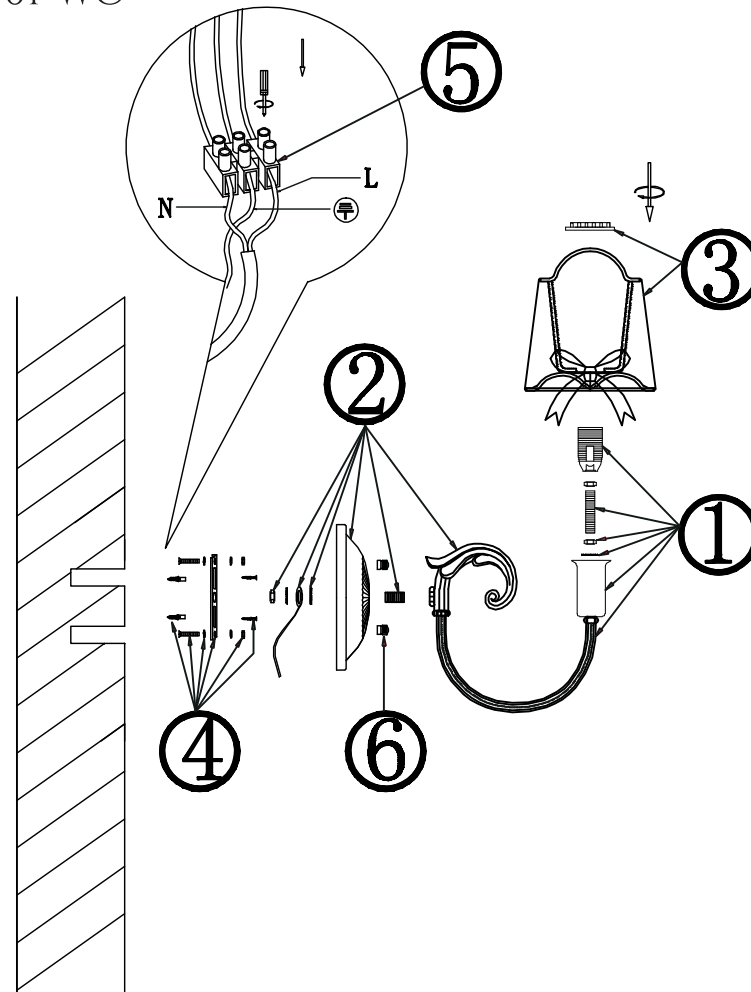

FREYA
TRADITION OF QUALITY

INSTRUCTION

MODEL: FR2749-WL-01-WG
SCONCE

1 X E14 (40W)

FREYA-LIGHT.COM