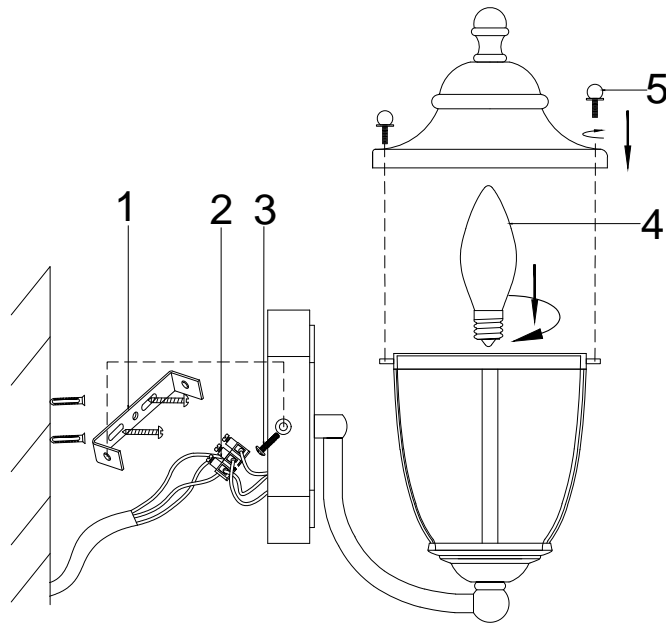

# Instruction

H356-WL-01-CH

1 x E14 (60W)

Model: H356-WL-01-CH  
Collection: House  
Series: Zeil

Wall Lamps