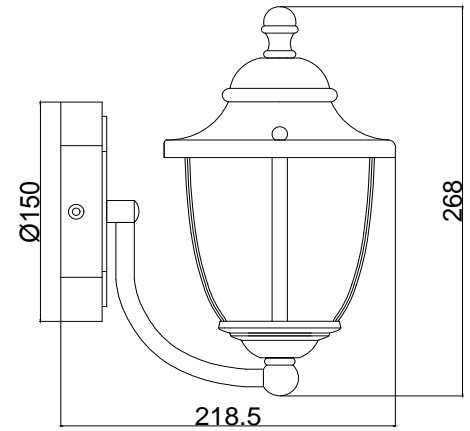

# Instruction

H356-WL-01-CH

1 x E14 (60W)

Model: H356-WL-01-CH  
Collection: House  
Series: Zeil

Wall Lamps