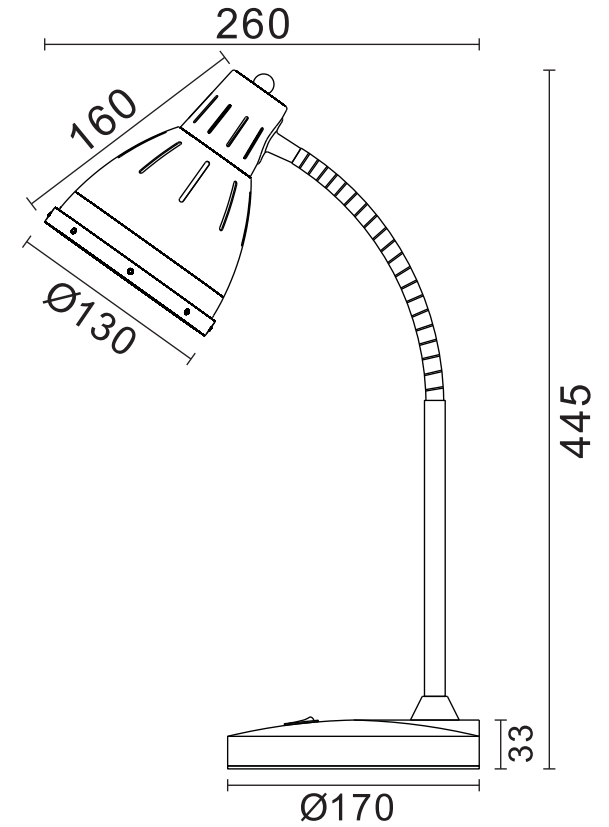

FREYA
TRADITION OF QUALITY

INSTRUCTION

MODEL: FR5151-TL-01-B

1 X E27 (40W)

FREYA-LIGHT.COM