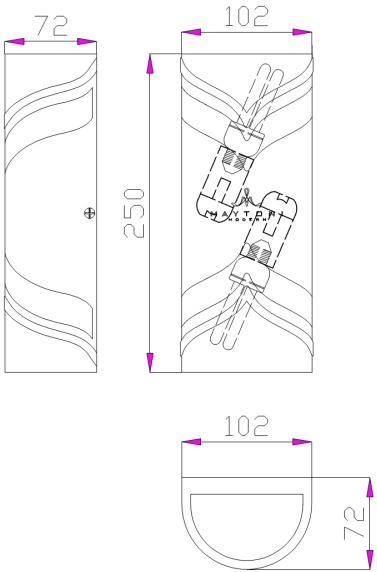

Instruction

Collection: OUTDOOR
Series: FIFTH AVENUE
Model: S710-25-02-B
Wall

2 x E14 (11W)

MAYTONI
DECORATIVE LIGHTING
www.maytoni.de