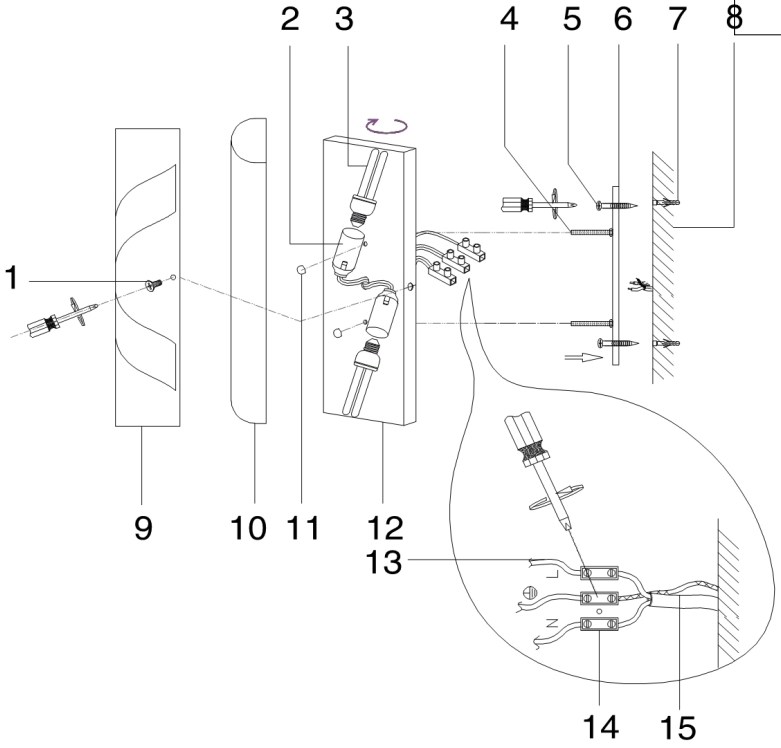

Instruction

Collection: OUTDOOR
Series: FIFTH AVENUE
Model: S710-25-02-B
Wall

2 x E14 (11W)

MAYTONI
DECORATIVE LIGHTING
www.maytoni.de