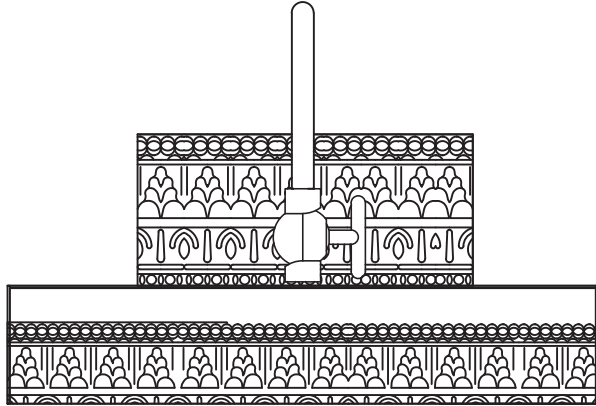

# Instruction

Collection: Picture  
Series: Leonardo  
Model: PIC111-01-R  
Illumination for pictures

 – Illumination for pictures

 1 x E14 (25w)

**MAYTONI**  
DECORATIVE LIGHTING

[www.maytoni.de](http://www.maytoni.de)