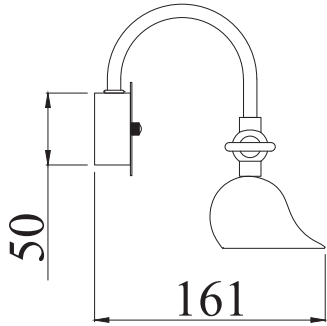

# Instruction

Collection: Picture  
Series: Leonardo  
Model: PIC111-01-R  
Illumination for pictures

 – Illumination for pictures

 1 x E14 (25w)

**MAYTONI**  
DECORATIVE LIGHTING

[www.maytoni.de](http://www.maytoni.de)