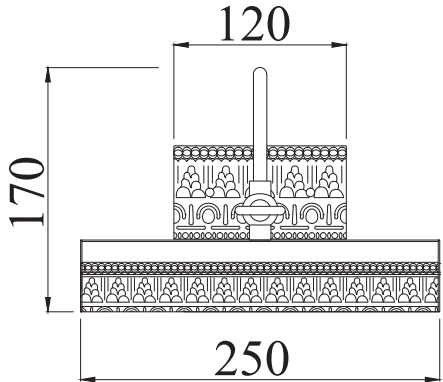

# Instruction

Collection: Picture  
Series: Leonardo  
Model: PIC111-01-R  
Illumination for pictures

 – Illumination for pictures

 1 x E14 (25w)

**MAYTONI**  
DECORATIVE LIGHTING

[www.maytoni.de](http://www.maytoni.de)