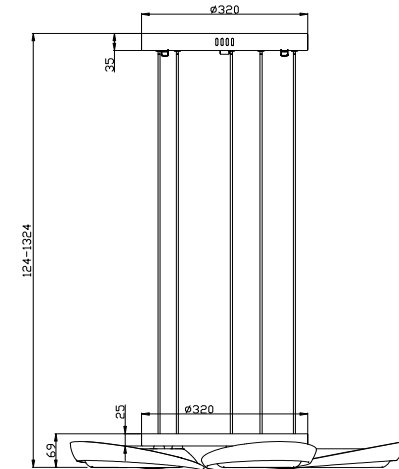

# Instruction

FR6007PL-L82W

MAX 82W  
7700 Lumen

Model: FR6007PL-L82W  
Series: Elena

Ceiling Lamps