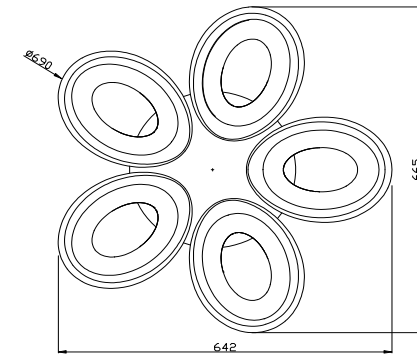

# Instruction

FR6007PL-L82W

MAX 82W  
7700 Lumen

Model: FR6007PL-L82W  
Series: Elena

Ceiling Lamps