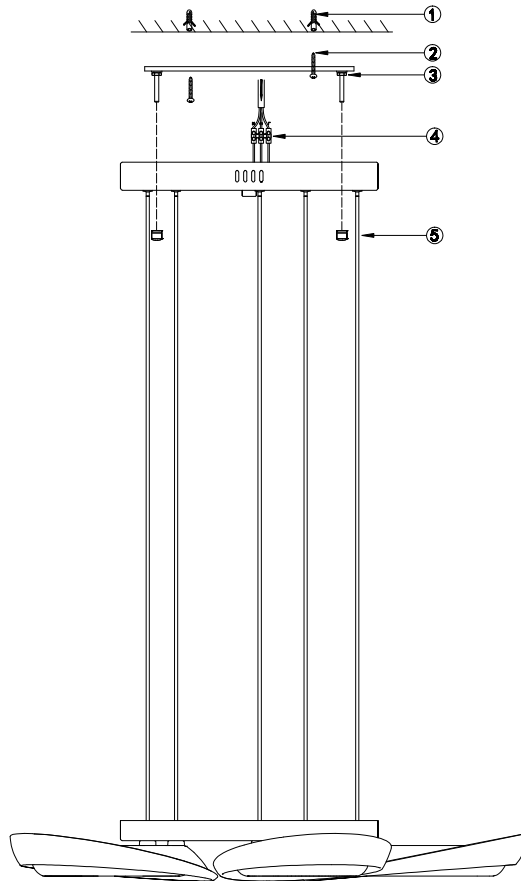

# Instruction

FR6007PL-L82W

MAX 82W  
7700 Lumen

Model: FR6007PL-L82W  
Series: Elena

Ceiling Lamps