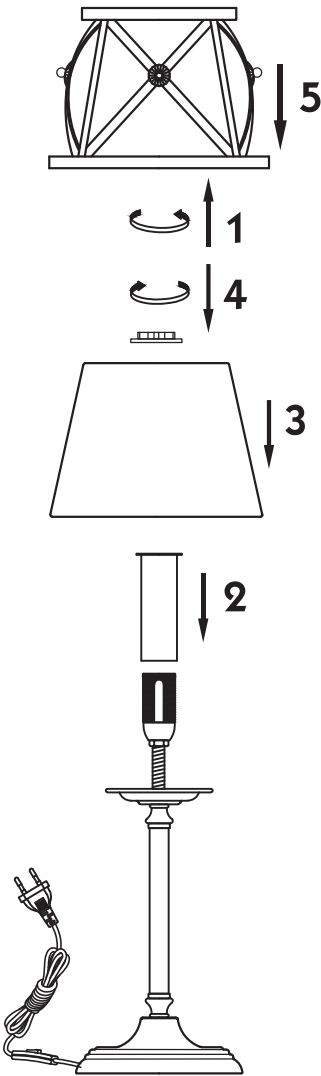

Instruction

Collection: House
Series: Country
Model: H102-22-R
Mobile

1 x E14 (40w)

MAYTONI
DECORATIVE LIGHTING

www.maytoni.de