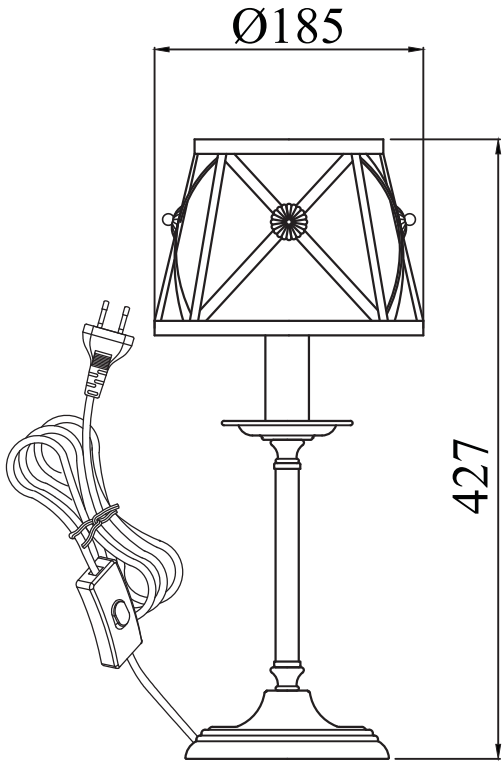

Instruction

Collection: House
Series: Country
Model: H102-22-R
Mobile

1 x E14 (40w)

MAYTONI
DECORATIVE LIGHTING

www.maytoni.de