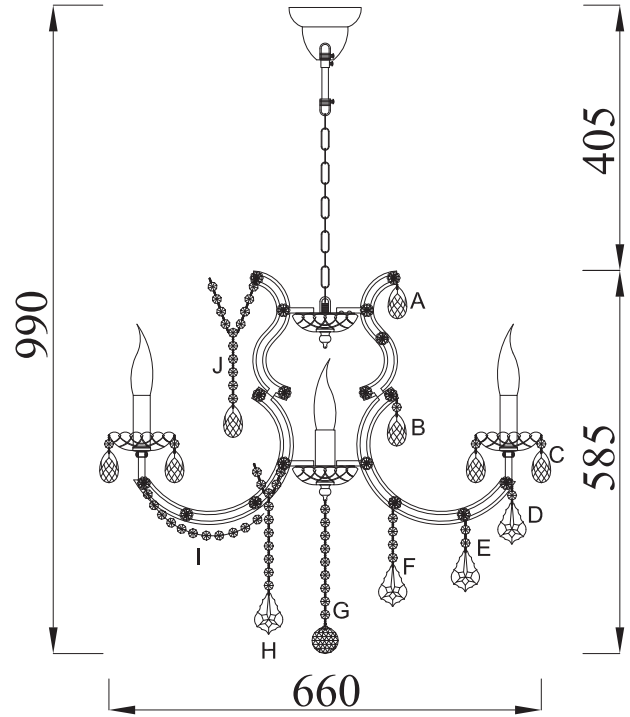

Instruction

Collection: Diamant crystal
 Series: Inverno
 Model: DIA905-09-N
 Suspended

A	4
B	4
C	40
D	8
E	8
F	4
G	1
H	4
I	8
J	4

 – Suspended

 9 x E14 (40w)

MAYTONI
 DECORATIVE LIGHTING
www.maytoni.de