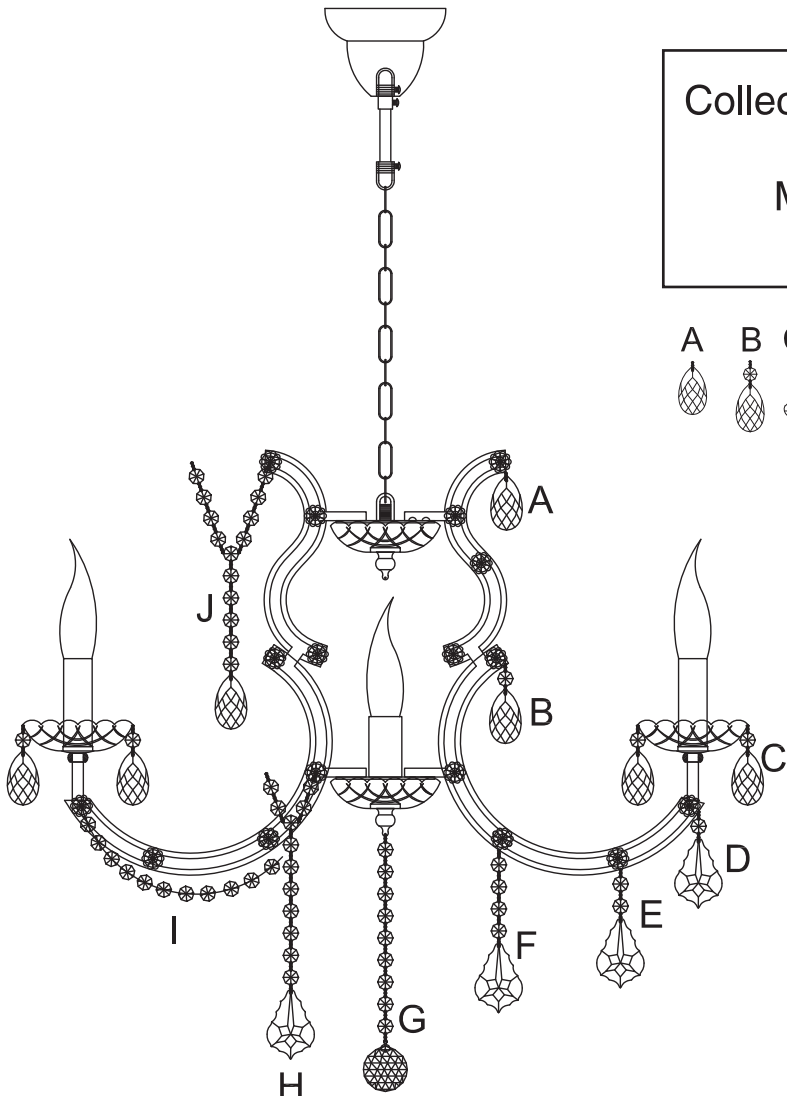

Instruction

Collection: Diamant crystal
 Series: Inverno
 Model: DIA905-09-N
 Suspended

A	4
B	4
C	40
D	8
E	8
F	4
G	1
H	4
I	8
J	4

 – Suspended

 9 x E14 (40w)

MAYTONI
 DECORATIVE LIGHTING
www.maytoni.de