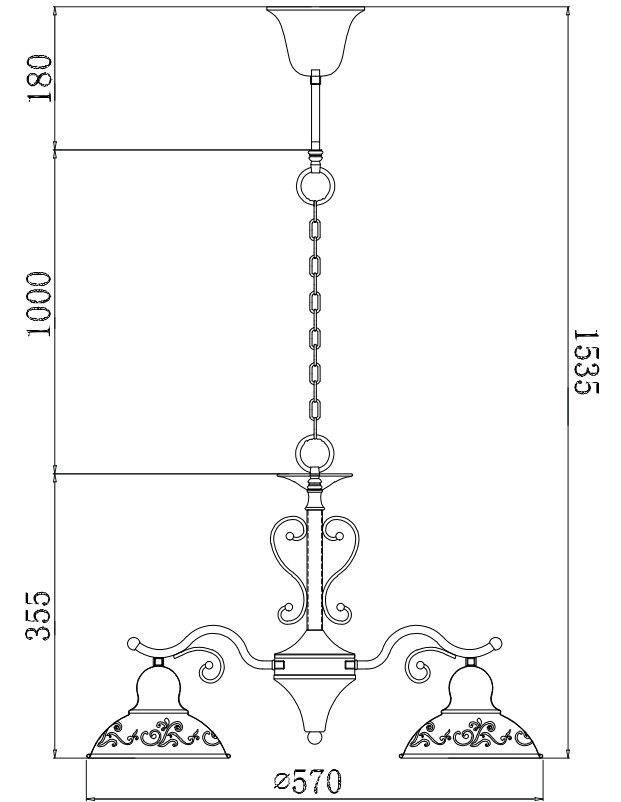

FREYA
TRADITION OF QUALITY

INSTRUCTION

MODEL: FR2566-PL-03-WG
CHANDELIER

3 X E27 (60W)

FREYA-LIGHT.COM