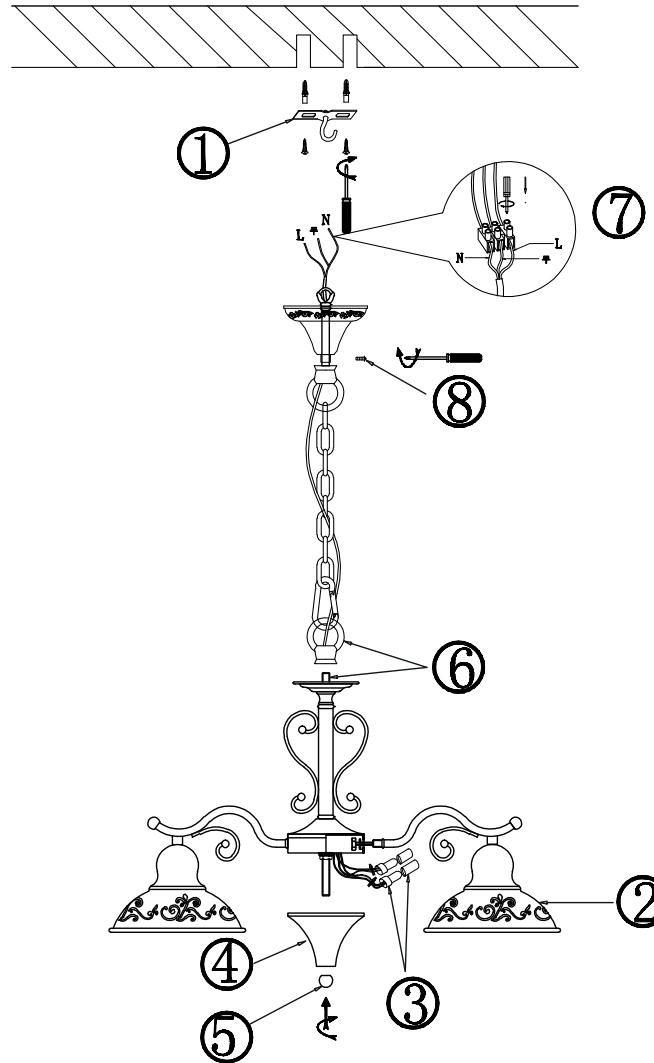

FREYA
TRADITION OF QUALITY

INSTRUCTION

MODEL: FR2566-PL-03-WG
CHANDELIER

3 X E27 (60W)

FREYA-LIGHT.COM