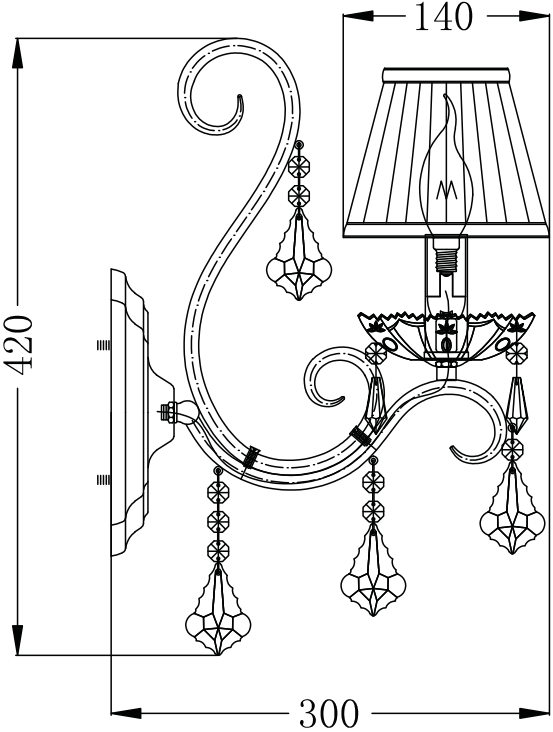

Instruction

Collection: Elegant
Series: Triumph
Model: ARM288-01-G
Wall-mounted

- A = 1
- B = 4
- C = 1
- D = 1
- E = 1

1 x E14 (40w)

MAYTONI
DECORATIVE LIGHTING

www.maytoni.de