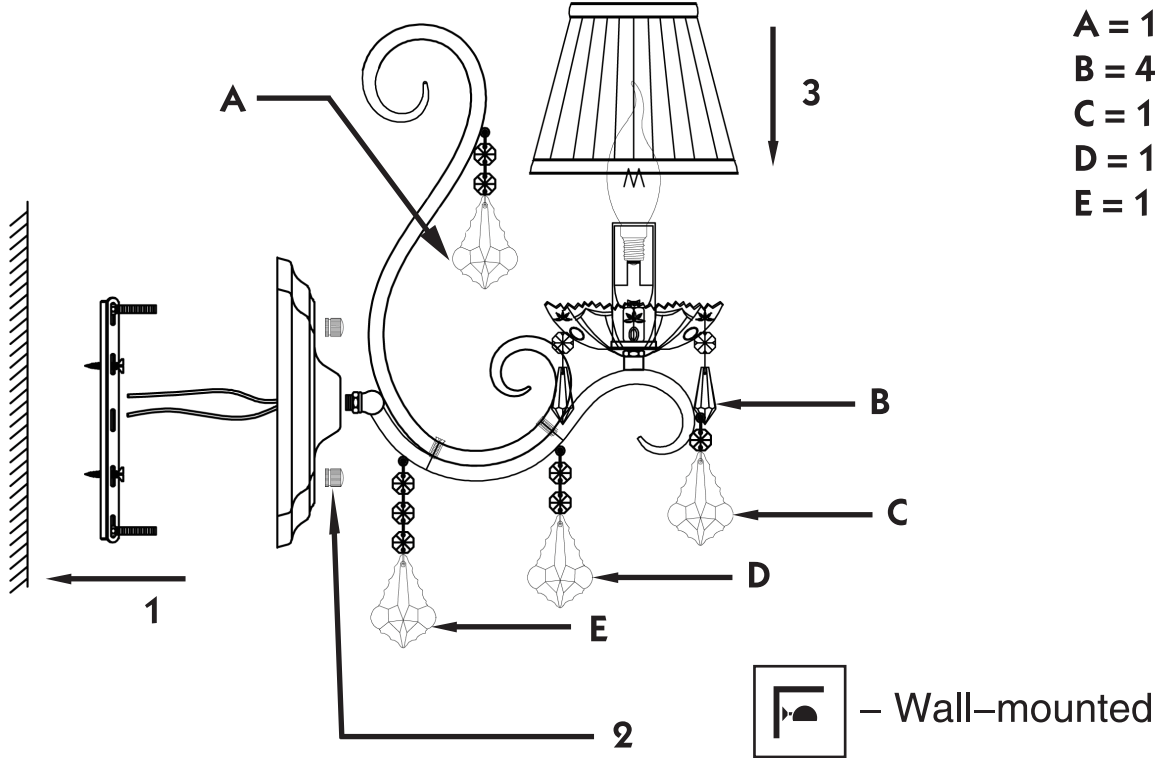

Instruction

Collection: Elegant
Series: Triumph
Model: ARM288-01-G
Wall-mounted

- A = 1
- B = 4
- C = 1
- D = 1
- E = 1

1 x E14 (40w)

MAYTONI
DECORATIVE LIGHTING

www.maytoni.de