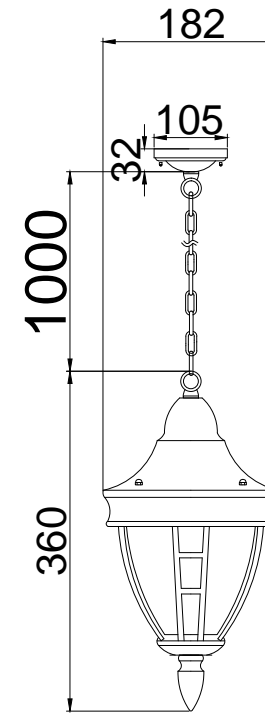

Instruction

O027PL-01B

1 x E27 (60W)

Model: O027PL-01B
Collection: Outdoor
Series: Rivoli

Pendant Lamps