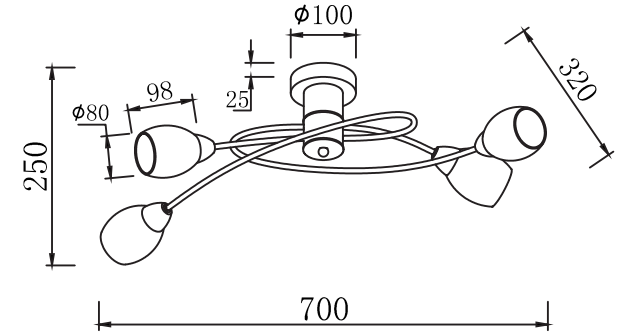

# INSTRUCTION

**MODEL:** FR5103-CL-04-W  
CHANDELIER

4 X E14 (40W)

FREYA-LIGHT.COM