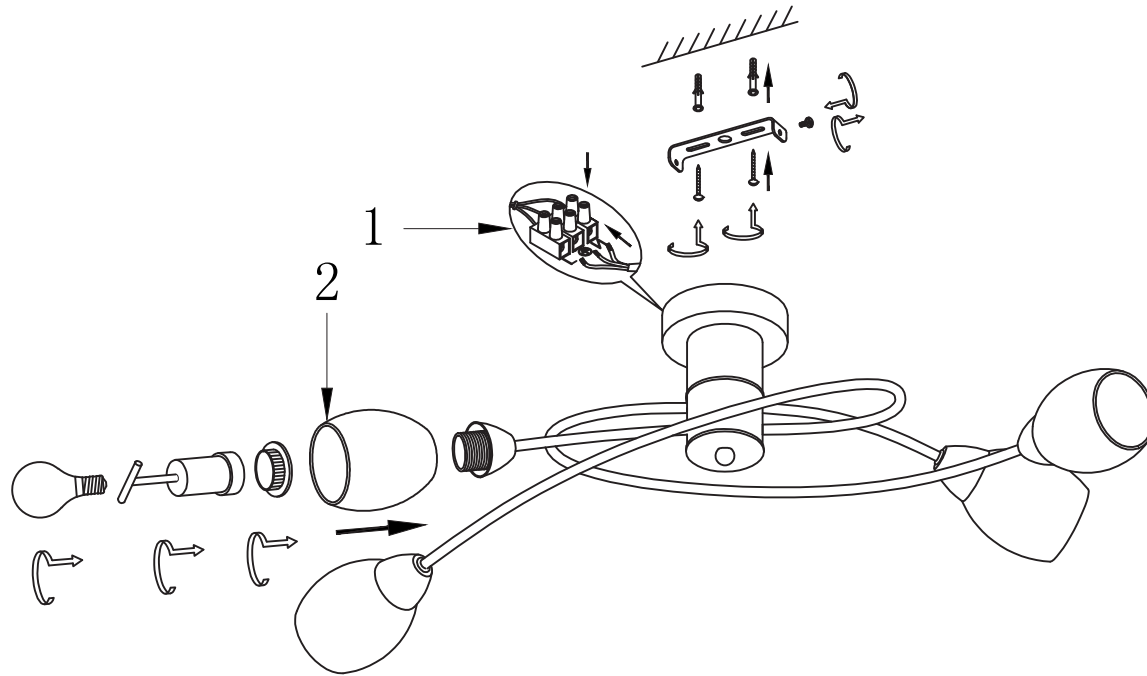

# INSTRUCTION

**MODEL:** FR5103-CL-04-W  
CHANDELIER

4 X E14 (40W)

FREYA-LIGHT.COM