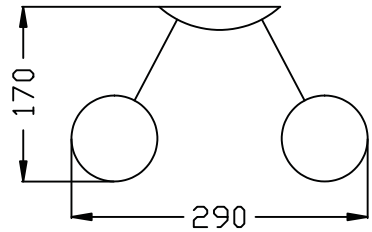

Instruction

Collection: Elegant
Series: Pastello
Model: ARM387-02-W
Wall-mounted

A = 8
B = 2
C = 2
D = 1

 – Wall-mounted

 2 x E14 (60w)

MAYTONI
DECORATIVE LIGHTING

www.maytoni.de