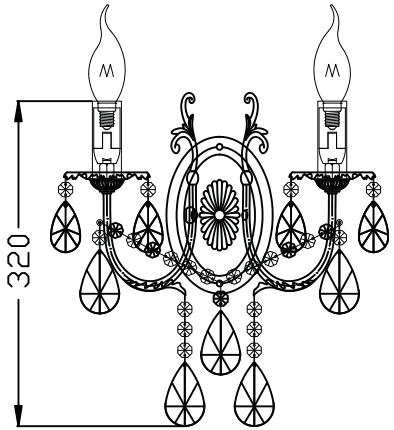

Instruction

Collection: Elegant
Series: Pastello
Model: ARM387-02-W
Wall-mounted

A = 8
B = 2
C = 2
D = 1

 – Wall-mounted

 2 x E14 (60w)

MAYTONI
DECORATIVE LIGHTING

www.maytoni.de