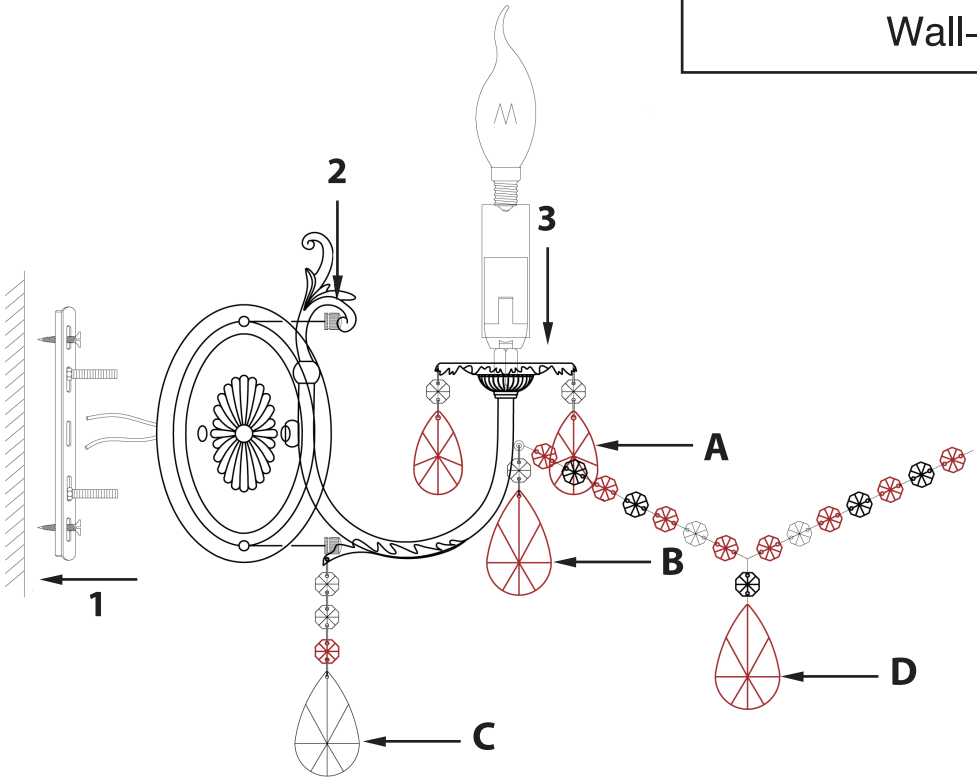

Instruction

Collection: Elegant
Series: Pastello
Model: ARM387-02-W
Wall-mounted

A = 8
B = 2
C = 2
D = 1

 – Wall-mounted

 2 x E14 (60w)

MAYTONI
DECORATIVE LIGHTING

www.maytoni.de