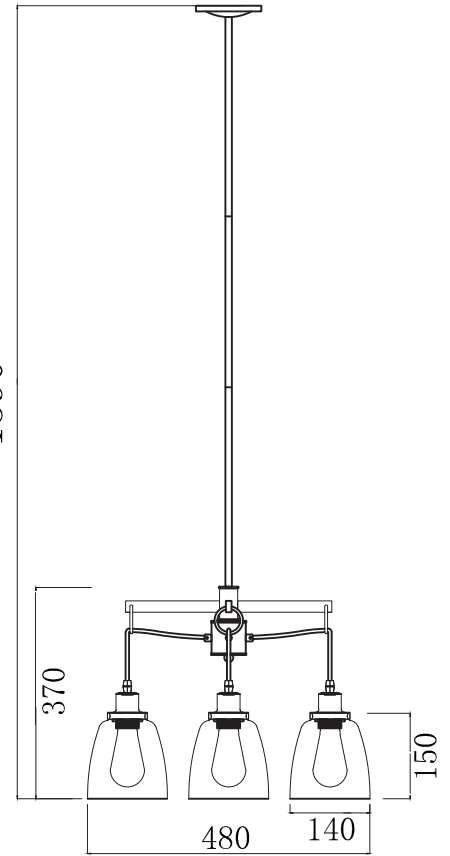

FREYA
TRADITION OF QUALITY

INSTRUCTION

MODEL: FR4167-PL-03-BL
CHANDELIER

1390

3 X E27 (60W)

FREYA-LIGHT.COM