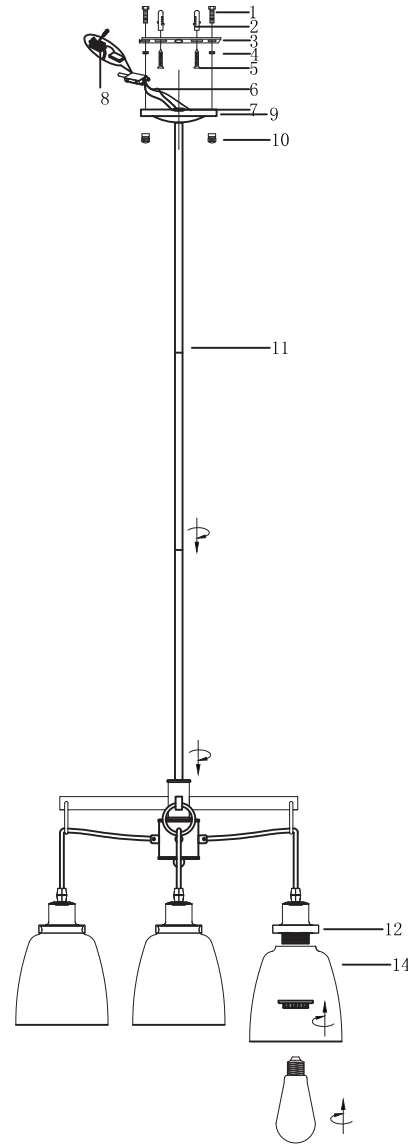

FREYA
TRADITION OF QUALITY

INSTRUCTION

MODEL: FR4167-PL-03-BL
CHANDELIER

1390

3 X E27 (60W)

FREYA-LIGHT.COM