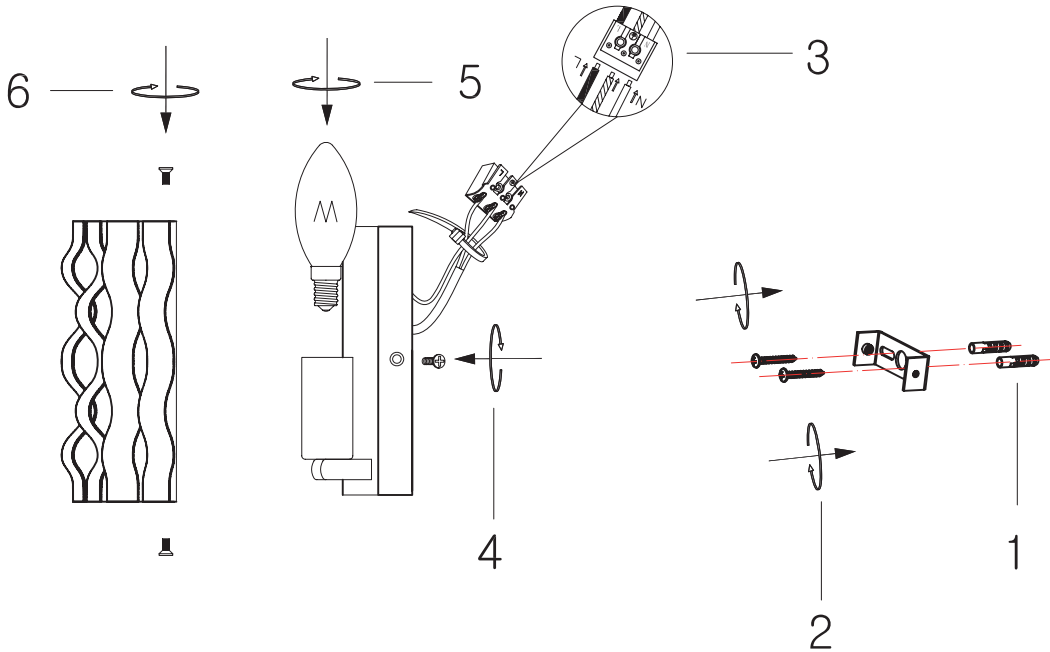

# Instruction

Collection: Modern  
Series: Delicate  
Model: MOD196-WL-01-W  
Wall lamp

1 x E14 (40w)

**MAYTONI**  
DECORATIVE LIGHTING

[www.maytoni.de](http://www.maytoni.de)