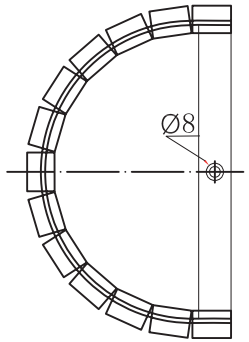

# Instruction

Collection: Modern  
Series: Delicate  
Model: MOD196-WL-01-W  
Wall lamp

1 x E14 (40w)

**MAYTONI**  
DECORATIVE LIGHTING

[www.maytoni.de](http://www.maytoni.de)