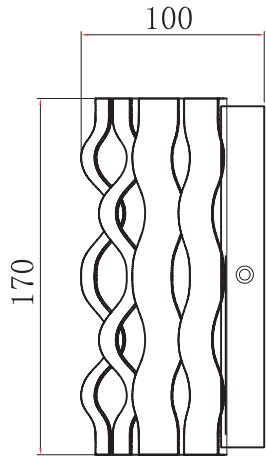

# Instruction

Collection: Modern  
Series: Delicate  
Model: MOD196-WL-01-W  
Wall lamp

1 x E14 (40w)

**MAYTONI**  
DECORATIVE LIGHTING

[www.maytoni.de](http://www.maytoni.de)