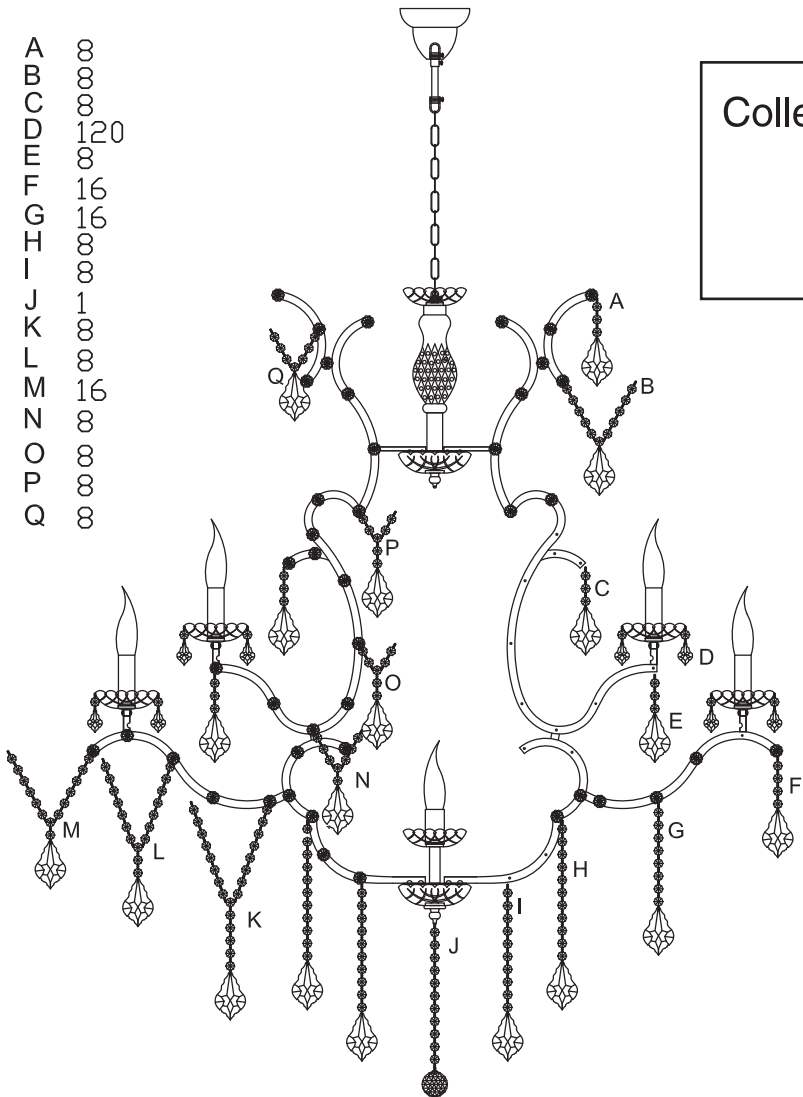

Instruction

A 8
 B 8
 C 120
 D 8
 E 8
 F 16
 G 16
 H 8
 I 8
 J 8
 K 1
 L 8
 M 16
 N 8
 O 8
 P 8
 Q 8

Collection: Diamant crystal
 Series: Inverno
 Model: DIA904-25-N
 Suspended

 – Suspended

25 x E14 (40w)