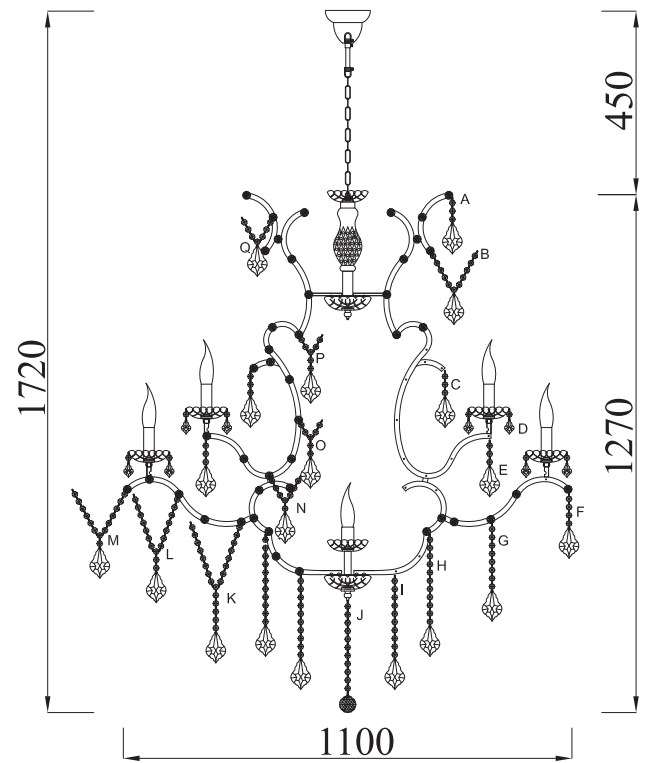

Instruction

A 8
 B 8
 C 120
 D 8
 E 8
 F 16
 G 16
 H 8
 I 8
 J 8
 K 1
 L 8
 M 16
 N 8
 O 8
 P 8
 Q 8

Collection: Diamant crystal
 Series: Inverno
 Model: DIA904-25-N
 Suspended

 – Suspended

25 x E14 (40w)