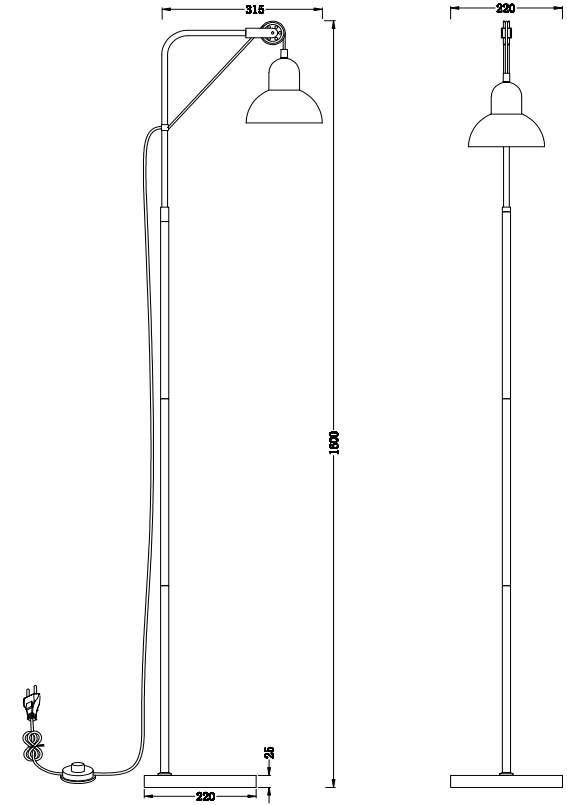

# Instruction

FR5008FL-01GR

1 x E27 (60W)

Model: FR5008FL-01GR  
Series: Luisa

Table Lamps