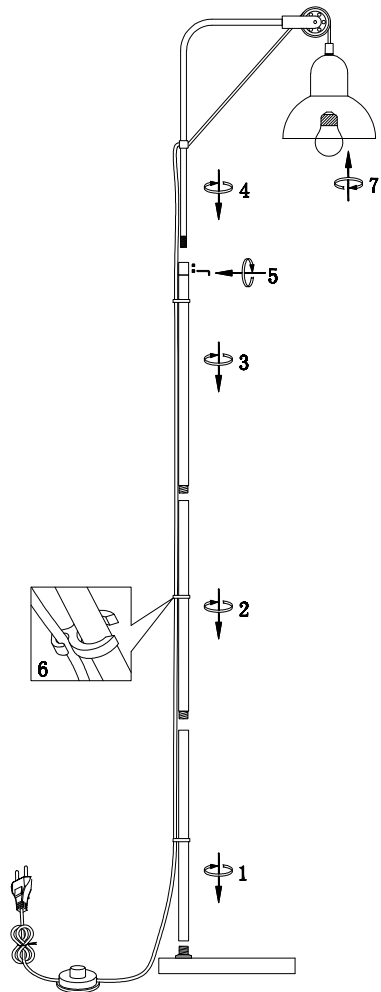

# Instruction

FR5008FL-01GR

1 x E27 (60W)

Model: FR5008FL-01GR  
Series: Luisa

Table Lamps