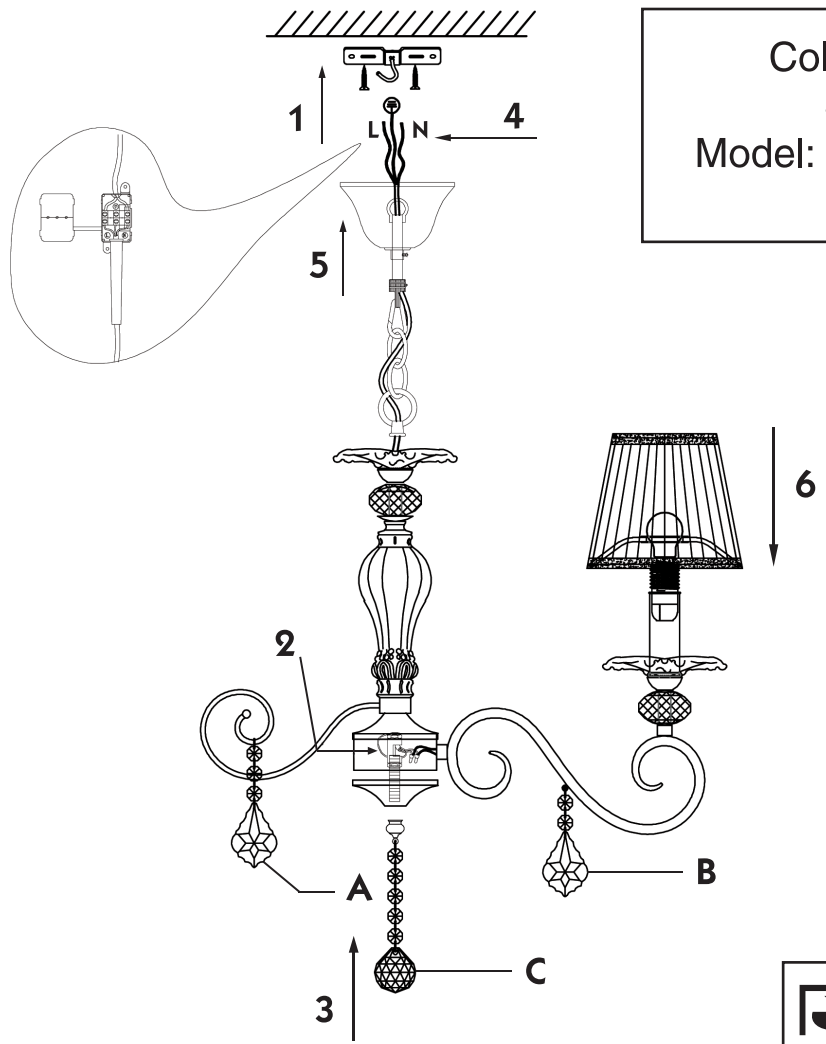

Instruction

Collection: Elegant
Series: Vanessa
Model: ARM303-06-R
Suspended

A = 6
B = 6
C = 1

6 x E14 (40w)

MAYTONI
DECORATIVE LIGHTING

www.maytoni.de