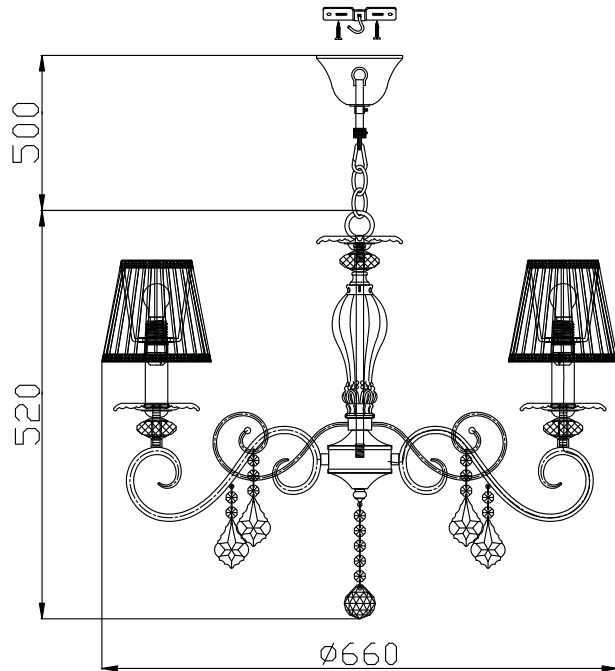

Instruction

Collection: Elegant
Series: Vanessa
Model: ARM303-06-R
Suspended

A = 6
B = 6
C = 1

6 x E14 (40w)

MAYTONI
DECORATIVE LIGHTING

www.maytoni.de