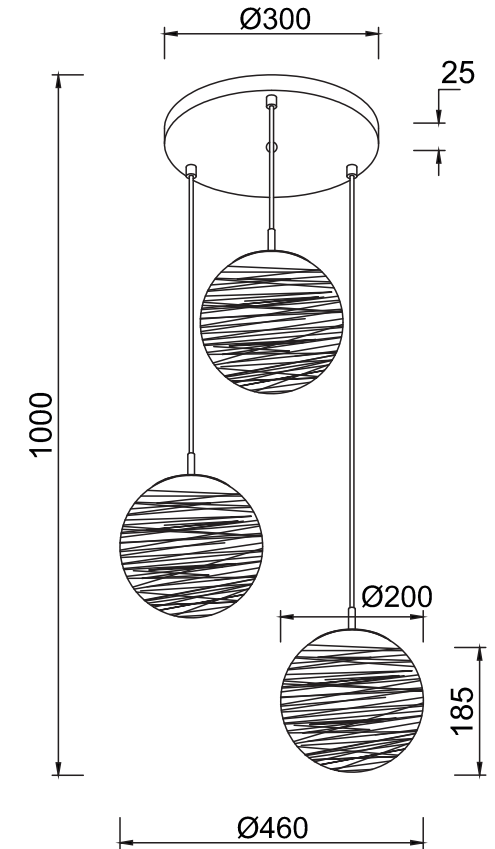

FREYA
TRADITION OF QUALITY

INSTRUCTION

MODEL: FR5343-PL-03-CH

3 X E27 (40W)

FREYA-LIGHT.COM