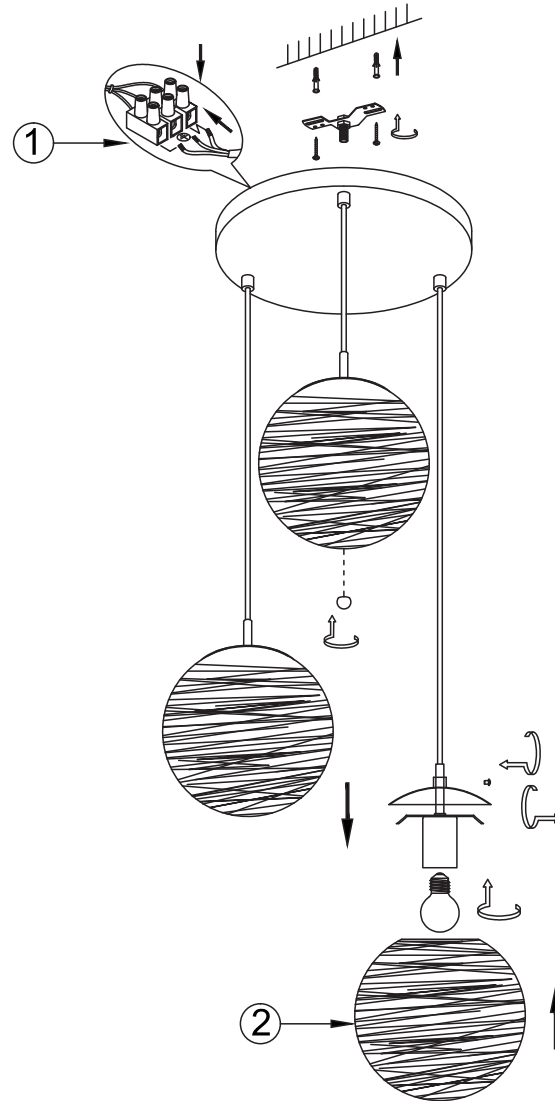

FREYA
TRADITION OF QUALITY

INSTRUCTION

MODEL: FR5343-PL-03-CH

3 X E27 (40W)

FREYA-LIGHT.COM