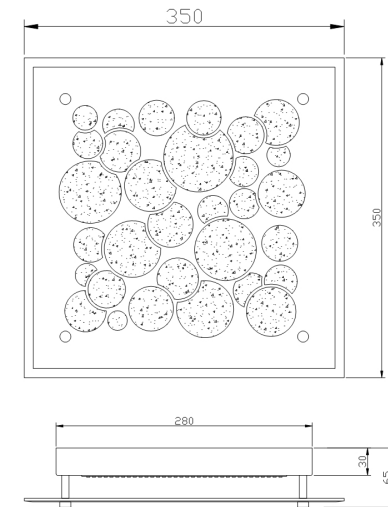

# Instruction

Collection: CEILING & WALL

Series: GLITTER

Model: C445-CL-01-18W-N

Wall & ceiling

- Wall & ceiling

max 18W  
1260 LM

**MAYTONI**  
DECORATIVE LIGHTING