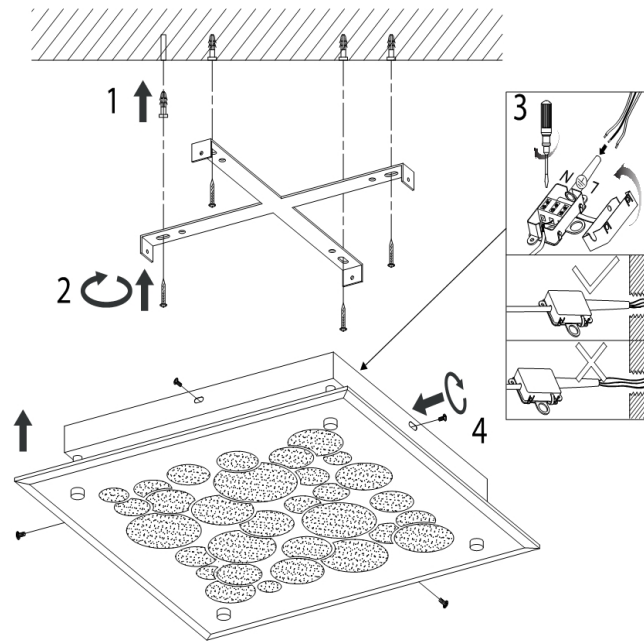

# Instruction

Collection: CEILING & WALL

Series: GLITTER

Model: C445-CL-01-18W-N

Wall & ceiling

- Wall & ceiling

max 18W  
1260 LM

**MAYTONI**  
DECORATIVE LIGHTING