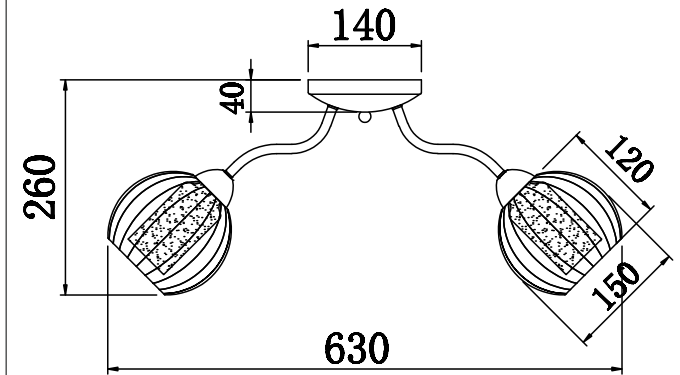

FREYA
TRADITION OF QUALITY

INSTRUCTION

MODEL: FR5604-CL-05-CH
CHANDELIER

5 X E14 (60W)

FREYA-LIGHT.COM