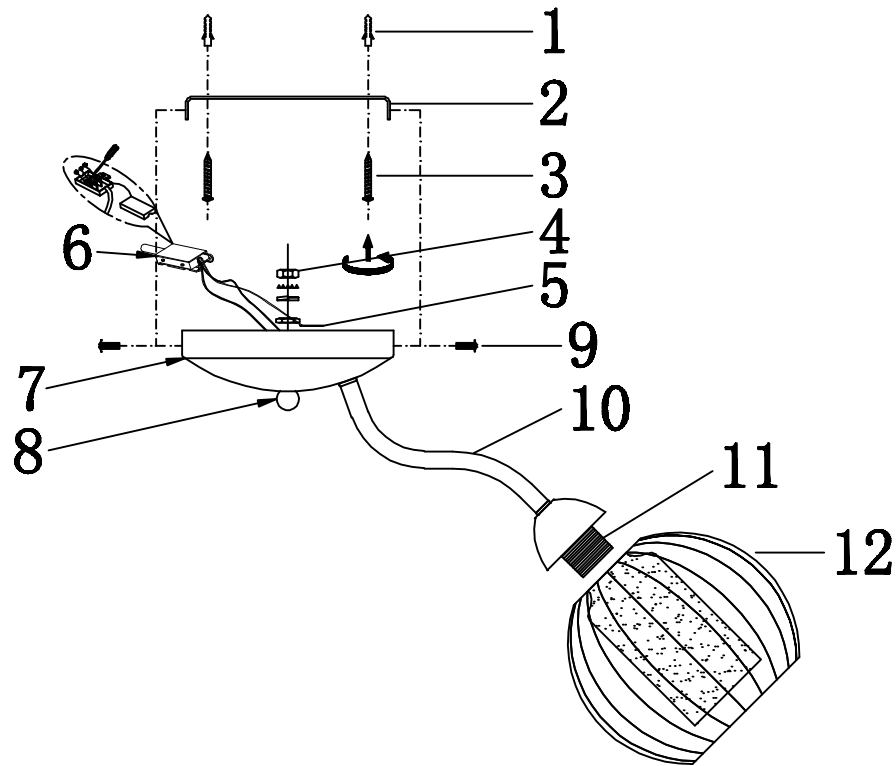

FREYA
TRADITION OF QUALITY

INSTRUCTION

MODEL: FR5604-CL-05-CH
CHANDELIER

5 X E14 (60W)

FREYA-LIGHT.COM