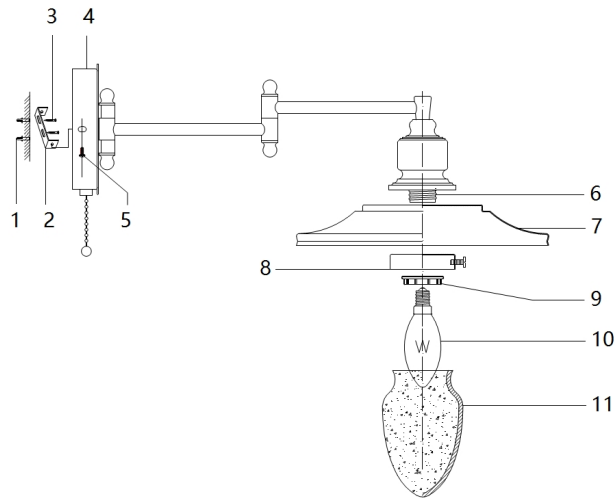

# Instruction

Collection: HOUSE  
Series: SENNA  
Model: H349-WL-01-N  
Wall

- Wall

1 x E14 (60W)

**MAYTONI**  
DECORATIVE LIGHTING

[www.maytoni.de](http://www.maytoni.de)