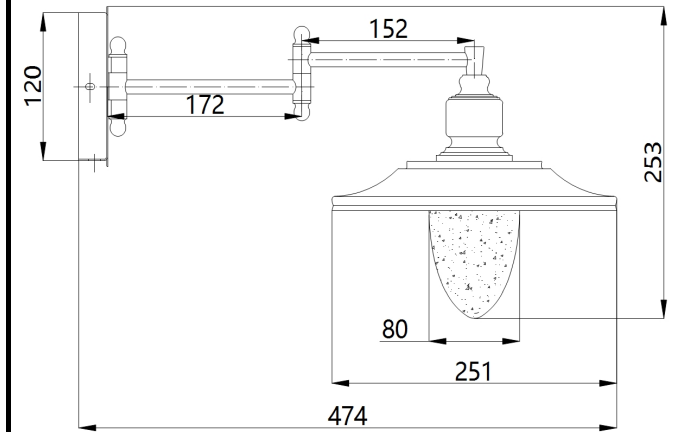

# Instruction

Collection: HOUSE  
Series: SENNA  
Model: H349-WL-01-N  
Wall

- Wall

1 x E14 (60W)

**MAYTONI**  
DECORATIVE LIGHTING

[www.maytoni.de](http://www.maytoni.de)