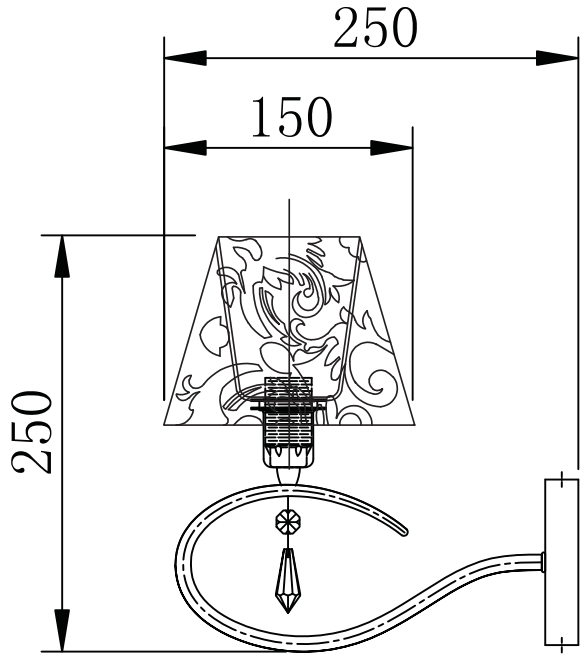

Instruction

Collection: Elegant
Series: Talia 1
Model: ARM334-01-W
Wall-mounted

A = 1

- Wall-mounted

1 x E14 (40w)

MAYTONI
DECORATIVE LIGHTING

www.maytoni.de