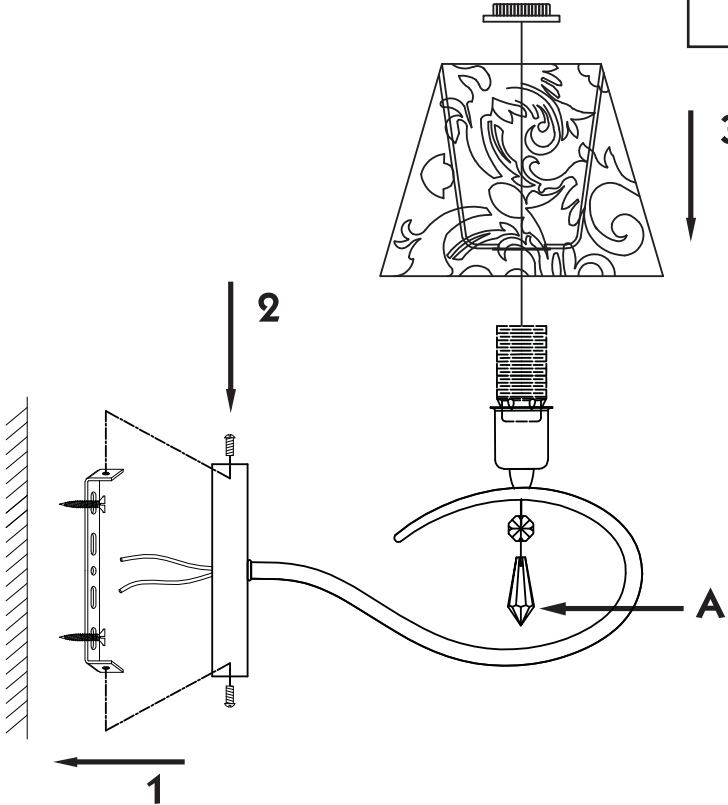

Instruction

Collection: Elegant
Series: Talia 1
Model: ARM334-01-W
Wall-mounted

A = 1

- Wall-mounted

1 x E14 (40w)

MAYTONI
DECORATIVE LIGHTING

www.maytoni.de