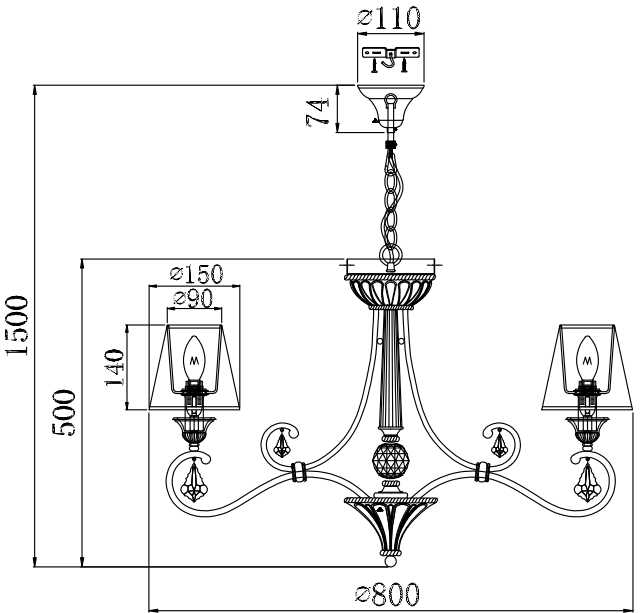

Instruction

Collection: House
 Series: Valbonne
 Model: H258-PL-08-G
 Suspended

A=8
 B=8

 8 x E14 (40w)

MAYTONI
 DECORATIVE LIGHTING

www.maytoni.de