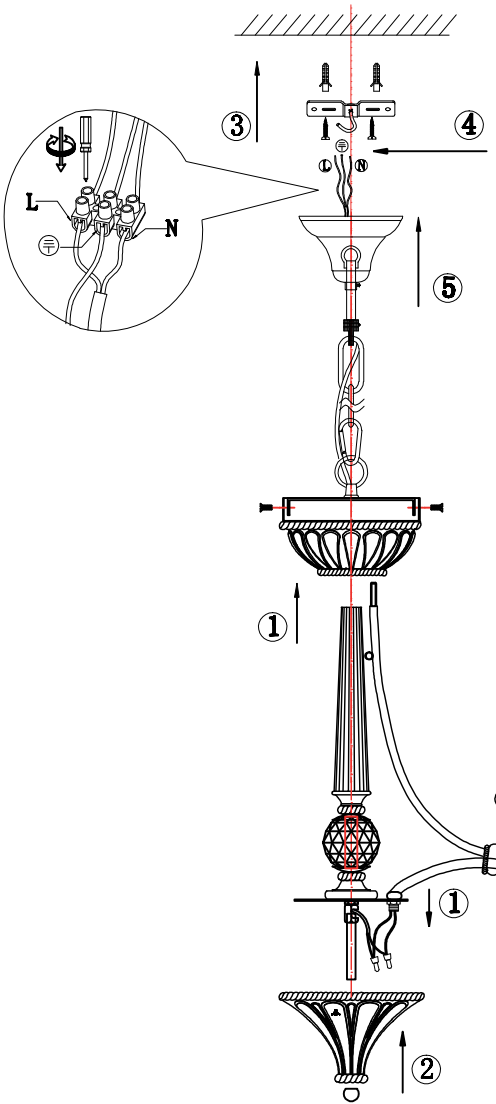

Instruction

Collection: House
 Series: Valbonne
 Model: H258-PL-08-G
 Suspended

A=8
 B=8

 8 x E14 (40w)

MAYTONI
 DECORATIVE LIGHTING

www.maytoni.de