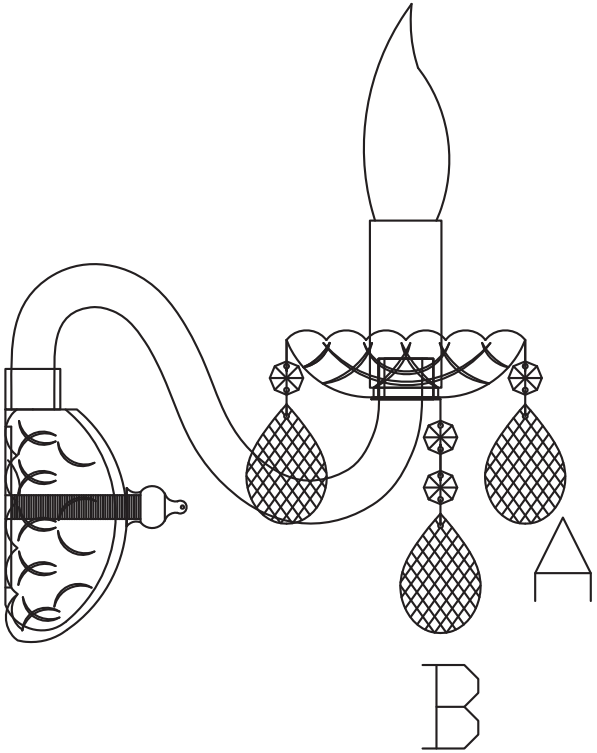

# Instruction

Collection: Diamant crystal  
Series: Brandy  
Model: DIA937-WL-01-G  
Wall

  
1 x E14 (60w)

**MAYTONI**  
DECORATIVE LIGHTING

[www.maytoni.de](http://www.maytoni.de)