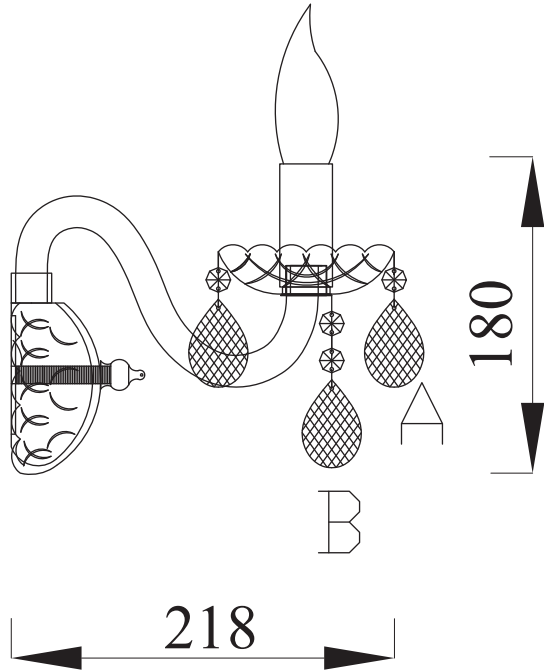

# Instruction

Collection: Diamant crystal  
Series: Brandy  
Model: DIA937-WL-01-G  
Wall

  
1 x E14 (60w)

**MAYTONI**  
DECORATIVE LIGHTING

[www.maytoni.de](http://www.maytoni.de)