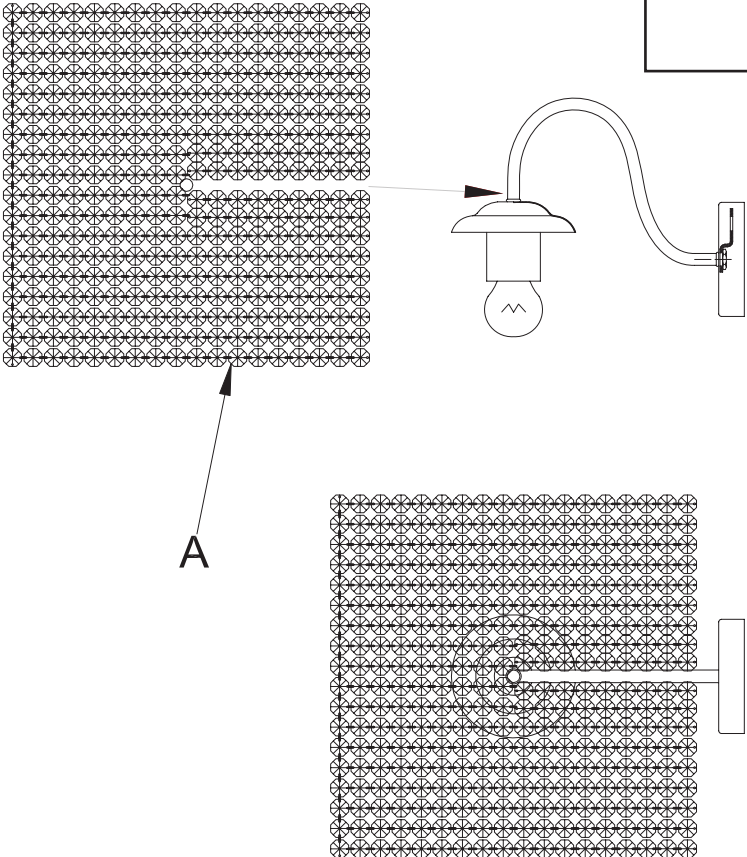

Instruction

Collection: Diamant Crystal
Series: Croce
Model: DIA082-WL-01-N
Wall-mounted

– Wall-mounted

1 x E27 (60w)

MAYTONI
DECORATIVE LIGHTING

www.maytoni.de