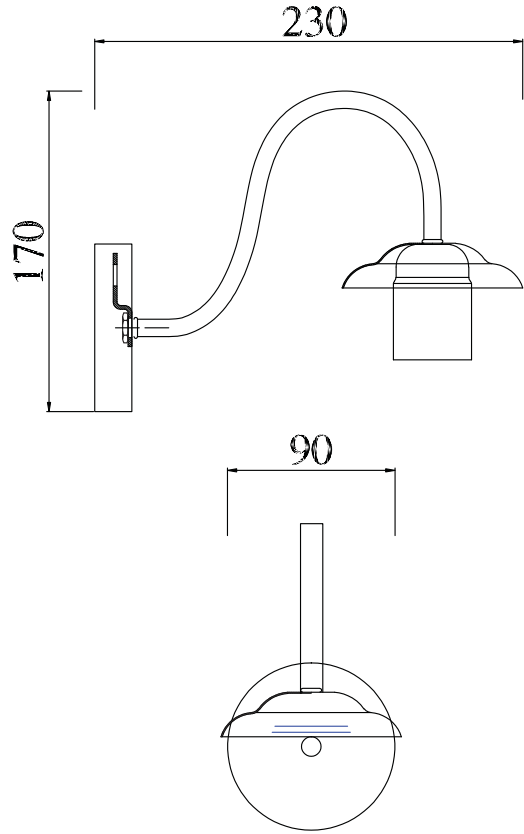

Instruction

Collection: Diamant Crystal
Series: Croce
Model: DIA082-WL-01-N
Wall-mounted

– Wall-mounted

1 x E27 (60w)

MAYTONI
DECORATIVE LIGHTING

www.maytoni.de