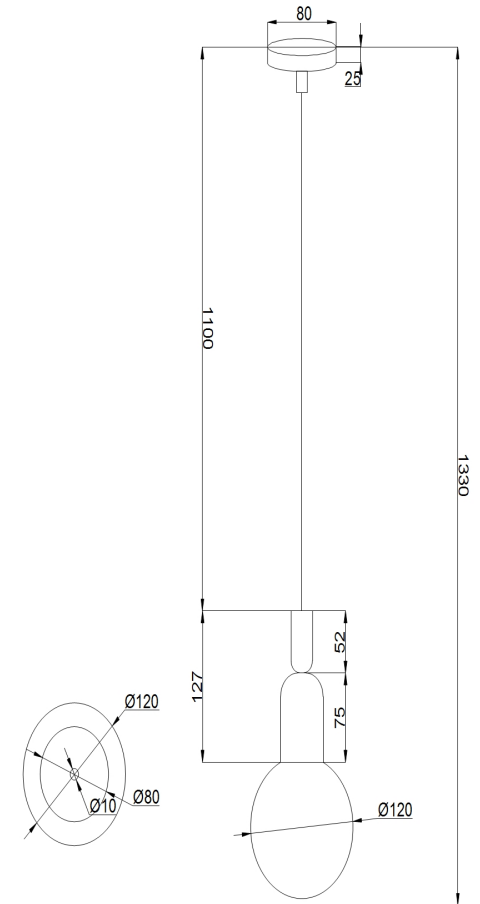

# Instruction

Collection: PENDANT  
Series: BALL  
Model: MOD267-PL-01-W  
Ceiling

- Ceiling

1 x E14 (40W)

**MAYTONI**  
DECORATIVE LIGHTING

[www.maytoni.de](http://www.maytoni.de)