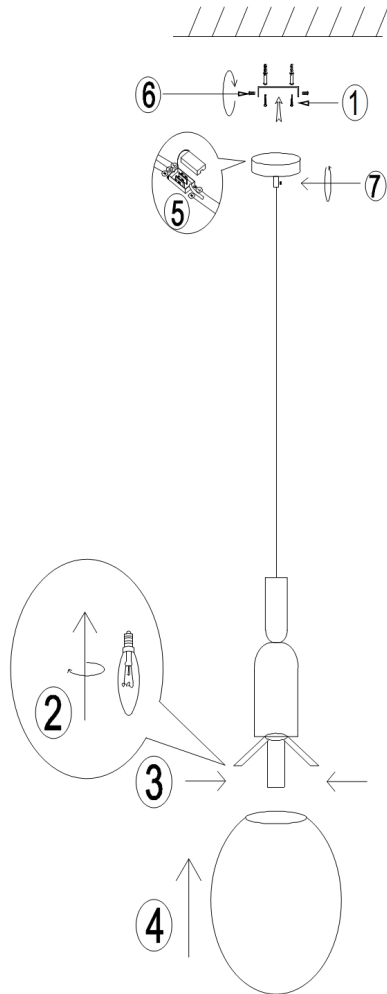

# Instruction

Collection: PENDANT  
Series: BALL  
Model: MOD267-PL-01-W  
Ceiling

- Ceiling

1 x E14 (40W)

**MAYTONI**  
DECORATIVE LIGHTING

[www.maytoni.de](http://www.maytoni.de)