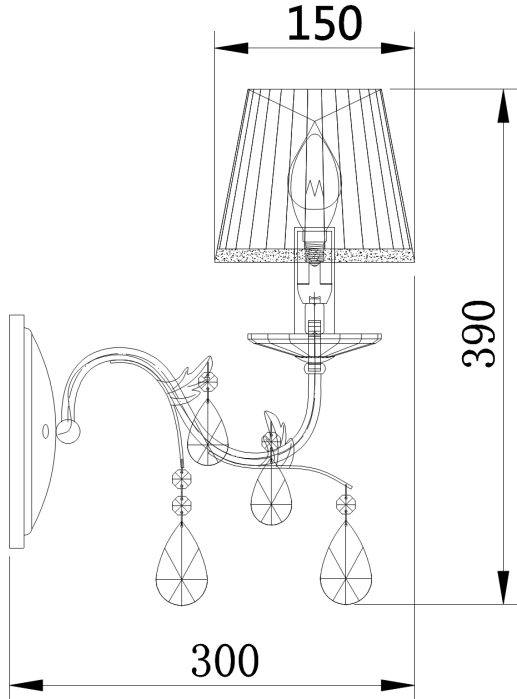

# Instruction

Collection: ELEGANT  
Series: ELEGANT 27  
Model: ARM385-01-R  
Wall

1 x E14 (40W)

**MAYTONI**  
DECORATIVE LIGHTING

[www.maytoni.de](http://www.maytoni.de)