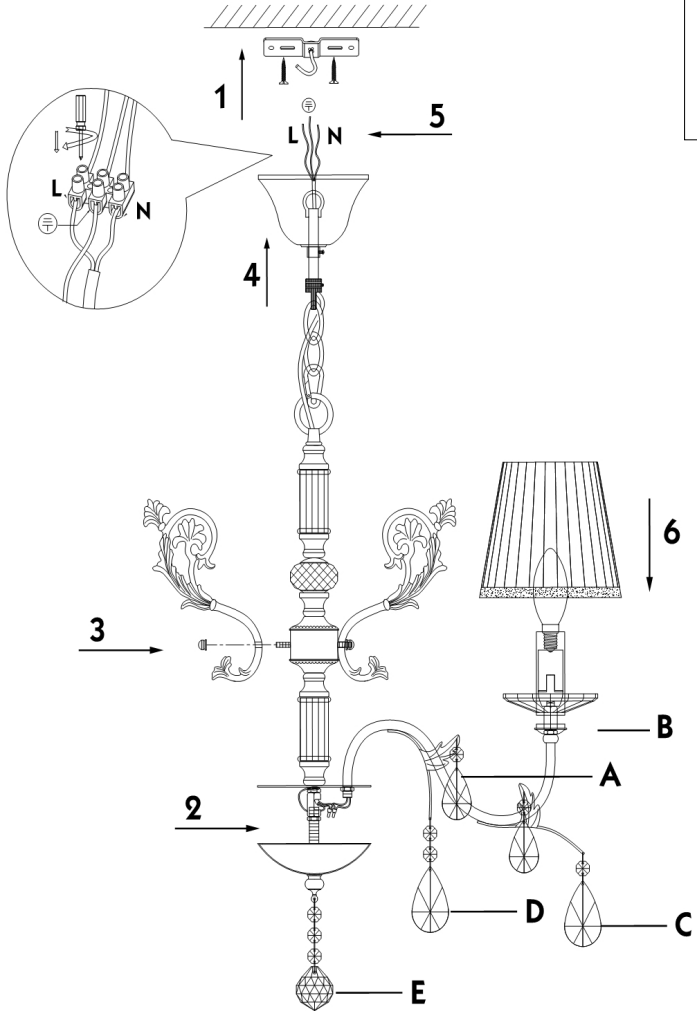

# Instruction

Collection: ELEGANT  
Series: ELEGANT 27  
Model: ARM385-01-R  
Wall

1 x E14 (40W)

**MAYTONI**  
DECORATIVE LIGHTING

[www.maytoni.de](http://www.maytoni.de)