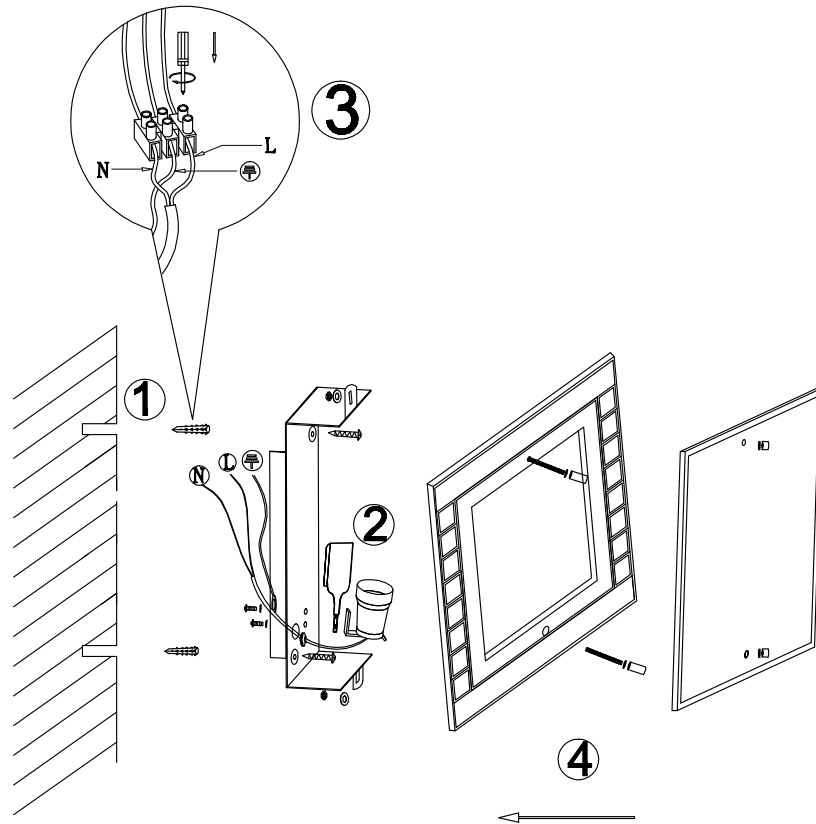

# INSTRUCTION

**MODEL:** FR4810-CL-01-BR  
CEILING

1 X E27 (60W)

FREYA-LIGHT.COM