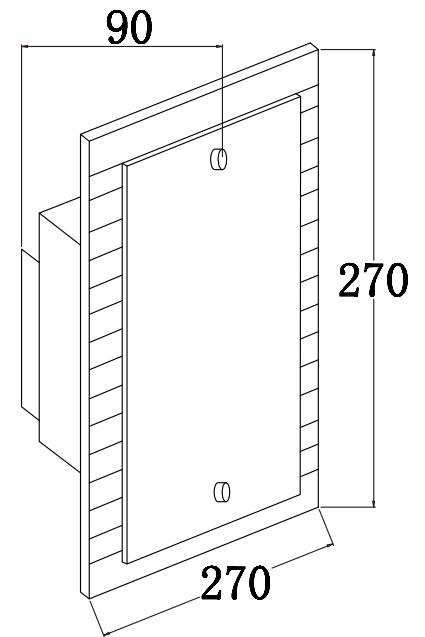

# INSTRUCTION

**MODEL:** FR4810-CL-01-BR  
CEILING

1 X E27 (60W)

FREYA-LIGHT.COM