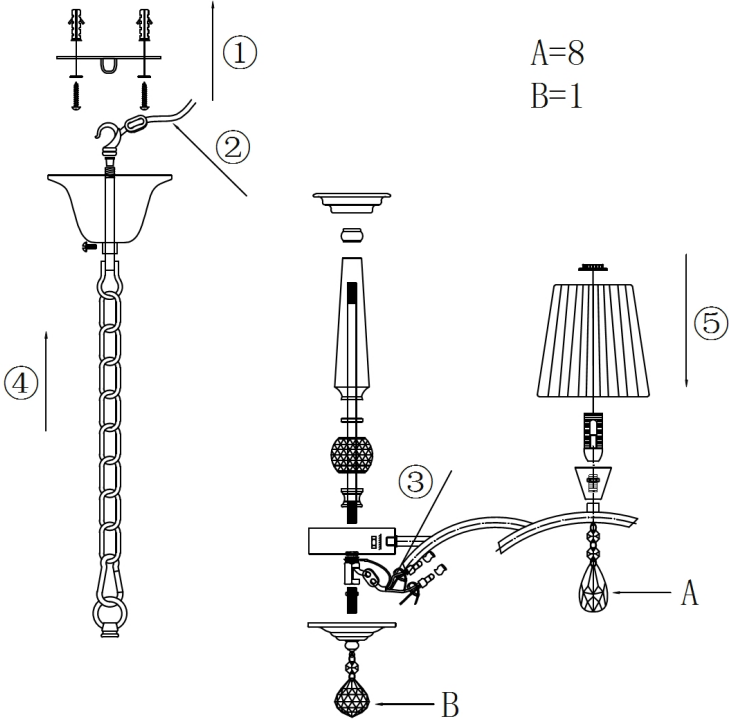

Instruction

Collection: ROYAL CLASSIC

Series: ARTE

Model: RC901-PL-08-R

Ceiling

- Ceiling

8 x E14 (40W)

MAYTONI
DECORATIVE LIGHTING