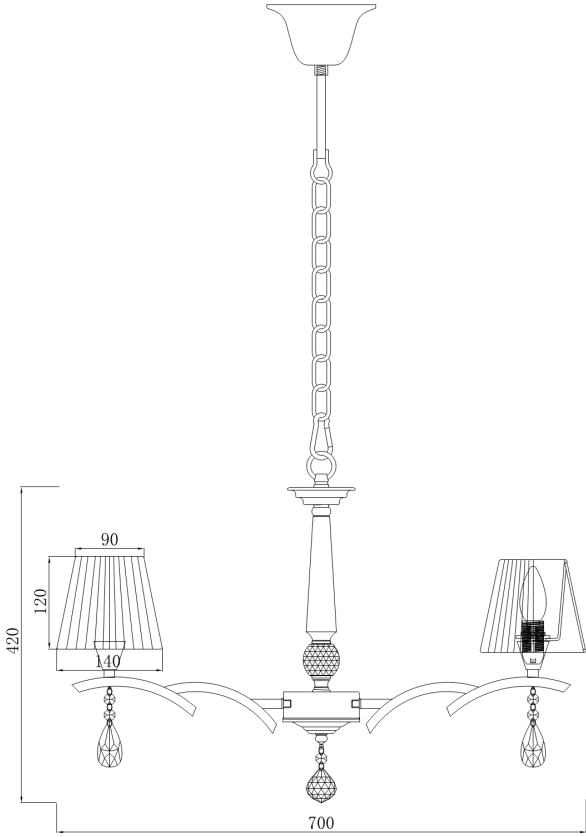

Instruction

Collection: ROYAL CLASSIC

Series: ARTE

Model: RC901-PL-08-R

Ceiling

- Ceiling

8 x E14 (40W)

MAYTONI
DECORATIVE LIGHTING