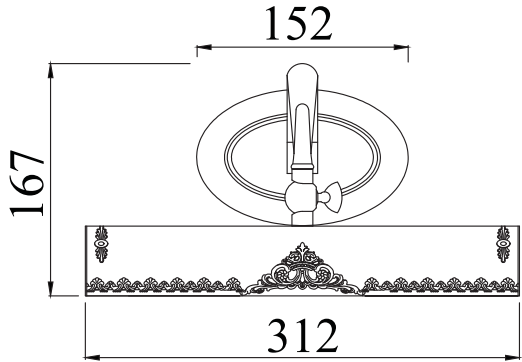

Instruction

Collection: Picture
Series: Mone
Model: PIC115-02-W
Illumination for pictures

– Illumination for pictures

2 x E14 (25w)

MAYTONI
DECORATIVE LIGHTING

www.maytoni.de