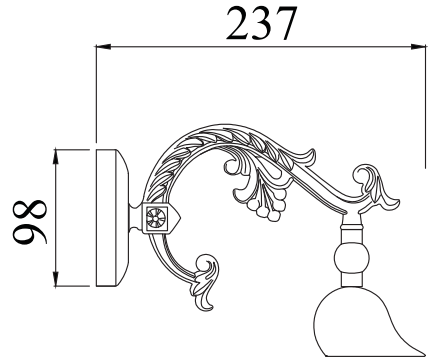

Instruction

Collection: Picture
Series: Mone
Model: PIC115-02-W
Illumination for pictures

– Illumination for pictures

2 x E14 (25w)

MAYTONI
DECORATIVE LIGHTING

www.maytoni.de