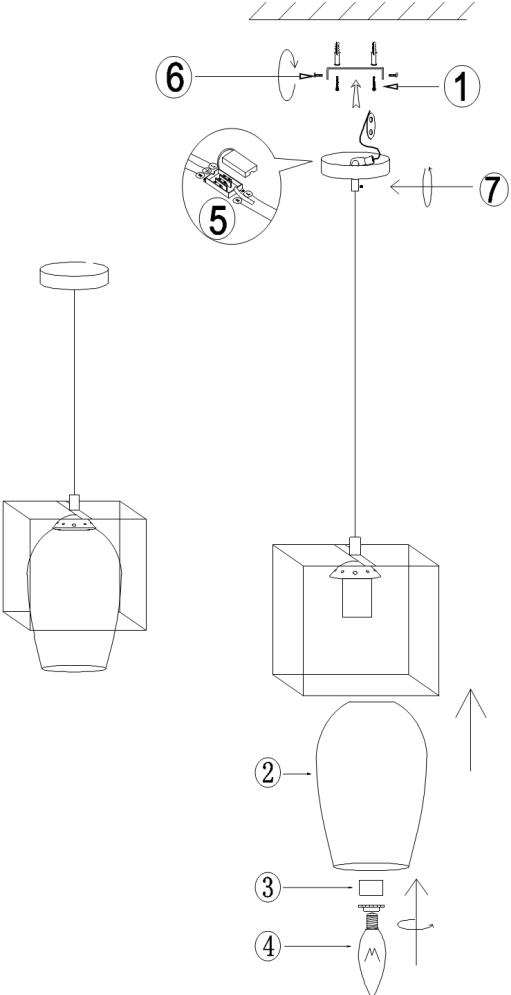

Instruction

Collection: MODERN
 Series: CABIN
 Model: MOD252-PL-01-B
 Ceiling

 1 x E14 (40W)

MAYTONI
 DECORATIVE LIGHTING
www.maytoni.de