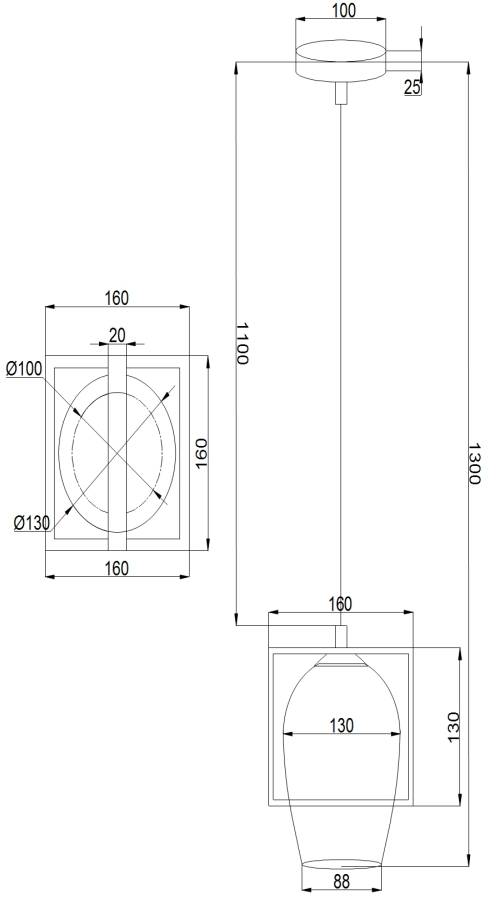

Instruction

Collection: MODERN
 Series: CABIN
 Model: MOD252-PL-01-B
 Ceiling

 1 x E14 (40W)

MAYTONI
 DECORATIVE LIGHTING
www.maytoni.de