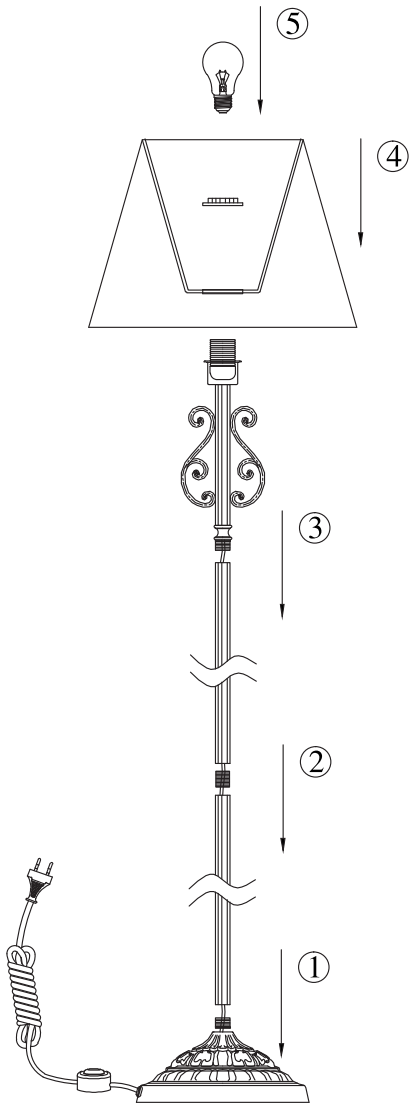

# Instruction

Collection: Elegant  
Series: Sunrise  
Model: ARM290-00-G  
Mobile

**I** – Mobile

  
1 x E27 (40w)

**MAYTONI**  
DECORATIVE LIGHTING

[www.maytoni.de](http://www.maytoni.de)