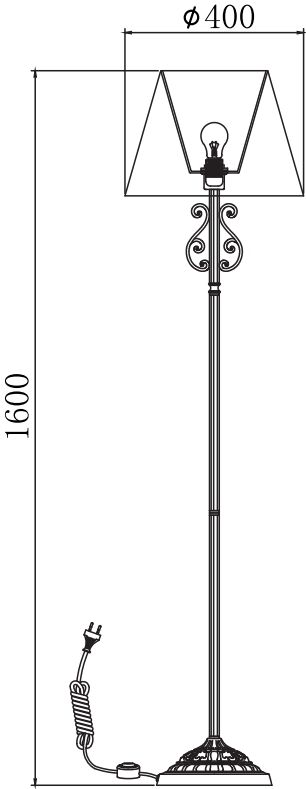

# Instruction

Collection: Elegant  
Series: Sunrise  
Model: ARM290-00-G  
Mobile

**I** – Mobile

  
1 x E27 (40w)

**MAYTONI**  
DECORATIVE LIGHTING

[www.maytoni.de](http://www.maytoni.de)