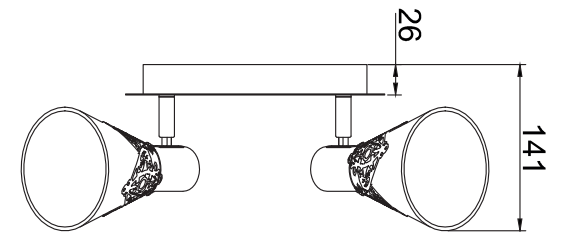

# INSTRUCTION

**MODEL:** FR2345-CL-04R-BR

4 X E14 (40W)

FREYA-LIGHT.COM