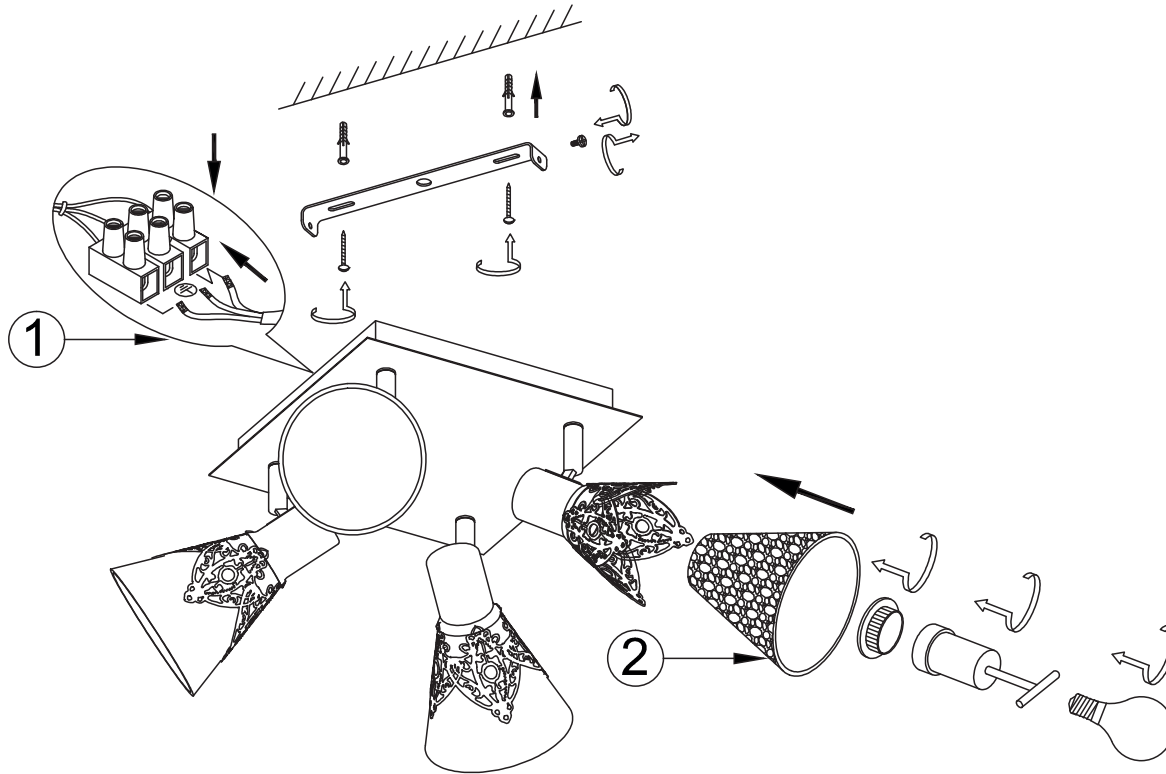

# INSTRUCTION

**MODEL:** FR2345-CL-04R-BR

4 X E14 (40W)

FREYA-LIGHT.COM