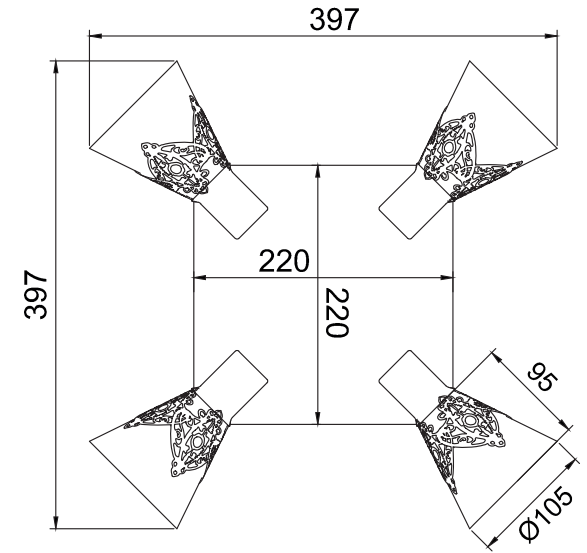

# INSTRUCTION

**MODEL:** FR2345-CL-04R-BR

4 X E14 (40W)

FREYA-LIGHT.COM