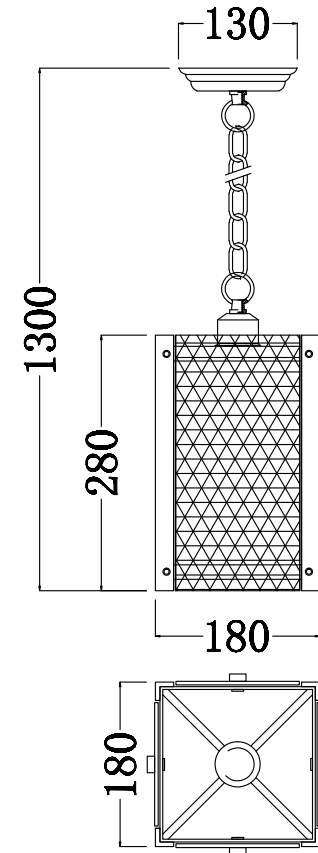

FREYA
TRADITION OF QUALITY

INSTRUCTION

MODEL: FR4561-PL-01-B
CHANDELIER

1 x E27 (60W)

FREYA-LIGHT.COM