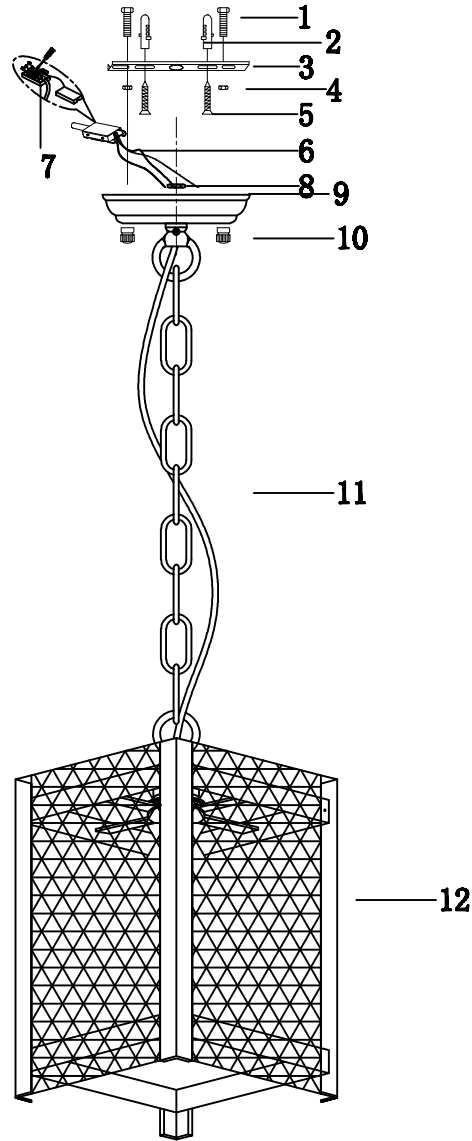

FREYA
TRADITION OF QUALITY

INSTRUCTION

MODEL: FR4561-PL-01-B
CHANDELIER

1 x E27 (60W)

FREYA-LIGHT.COM