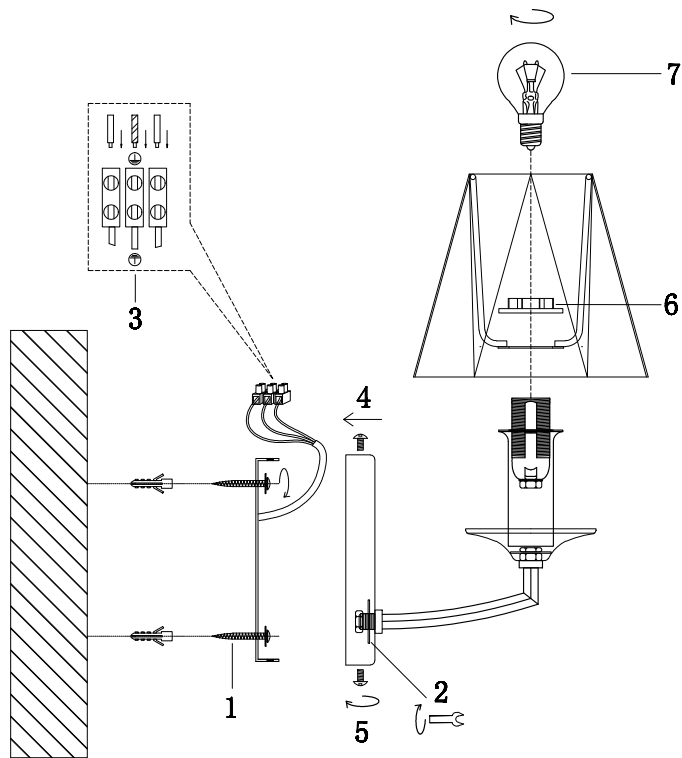

FREYA
TRADITION OF QUALITY

Instruction

FR5086WL-01N

1 x E14 (40W)

Model: FR5086WL-01N
Collection: Modern
Series: Faina

Wall Lamps