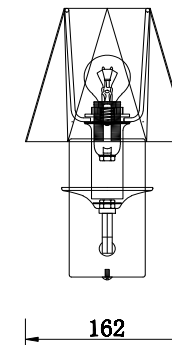

FREYA
TRADITION OF QUALITY

Instruction

FR5086WL-01N

1 x E14 (40W)

Model: FR5086WL-01N
Collection: Modern
Series: Faina

Wall Lamps