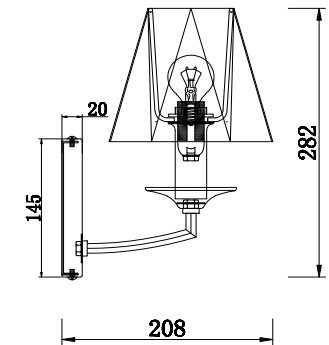

FREYA
TRADITION OF QUALITY

Instruction

FR5086WL-01N

1 x E14 (40W)

Model: FR5086WL-01N
Collection: Modern
Series: Faina

Wall Lamps