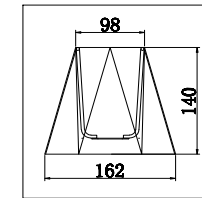

FREYA
TRADITION OF QUALITY

Instruction

FR5086WL-01N

1 x E14 (40W)

Model: FR5086WL-01N
Collection: Modern
Series: Faina

Wall Lamps