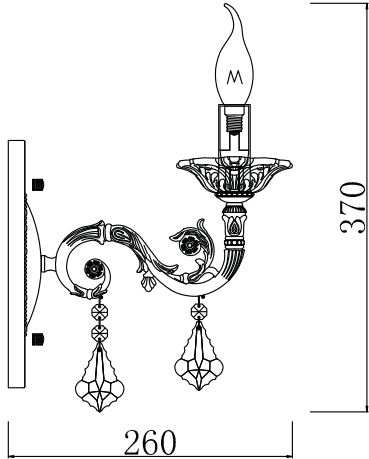

Instruction

Collection: Elegant
Series: Bianco
Model: ARM216-01-W
Wall-mounted

A = 1
B = 1

– Wall-mounted

1 x E14 (60w)

MAYTONI
DECORATIVE LIGHTING

www.maytoni.de