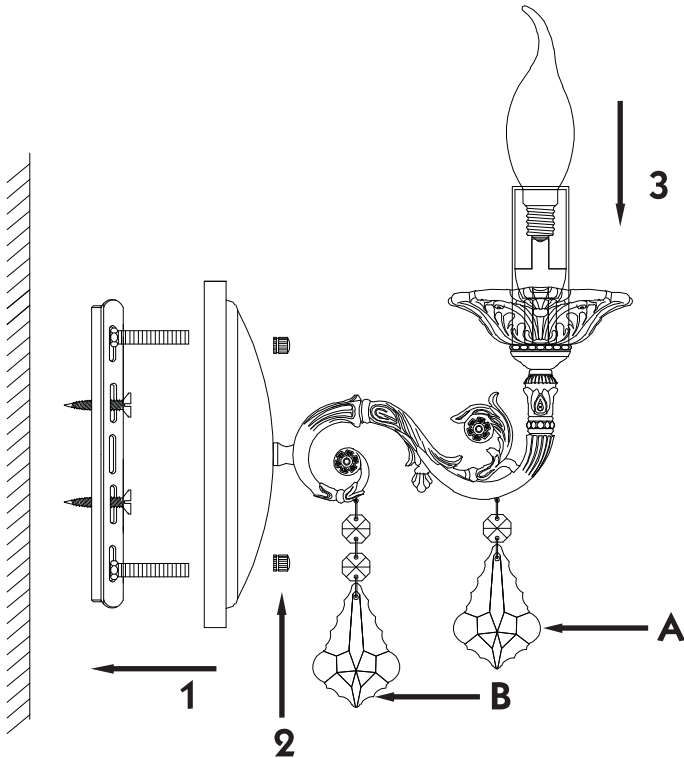

Instruction

Collection: Elegant
Series: Bianco
Model: ARM216-01-W
Wall-mounted

A = 1
B = 1

– Wall-mounted

1 x E14 (60w)

MAYTONI
DECORATIVE LIGHTING

www.maytoni.de