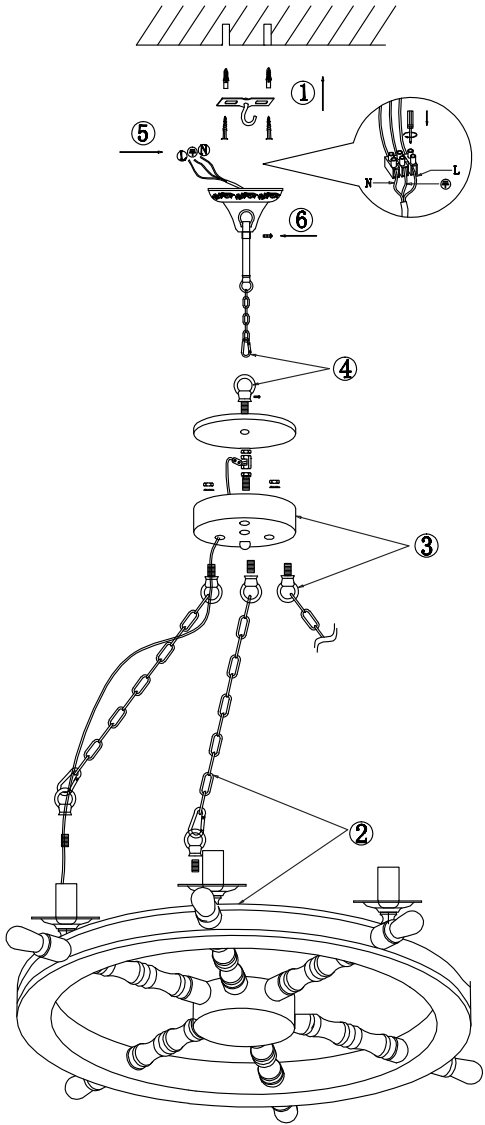

# Instruction

Collection: Elegant  
Series: Frigate  
Model: ARM624-06-W  
Suspended

– Suspended

  
6 x E14 (60w)

**MAYTONI**  
DECORATIVE LIGHTING

[www.maytoni.de](http://www.maytoni.de)