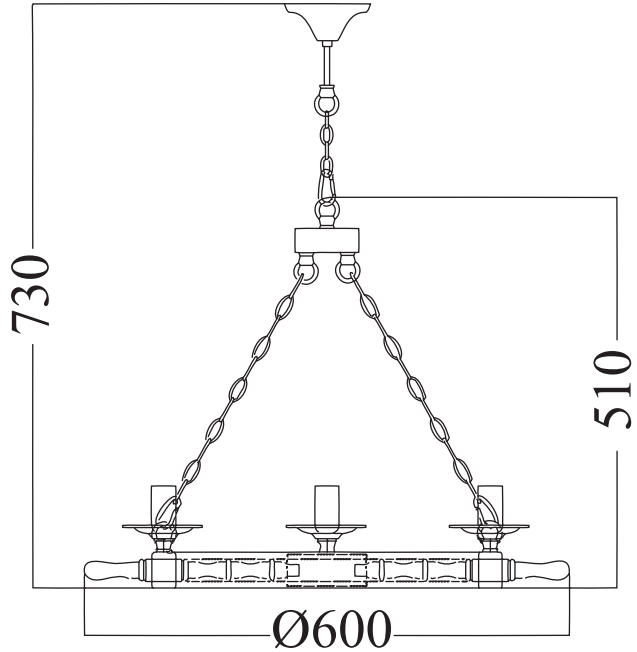

# Instruction

Collection: Elegant  
Series: Frigate  
Model: ARM624-06-W  
Suspended

– Suspended

  
6 x E14 (60w)

**MAYTONI**  
DECORATIVE LIGHTING

[www.maytoni.de](http://www.maytoni.de)