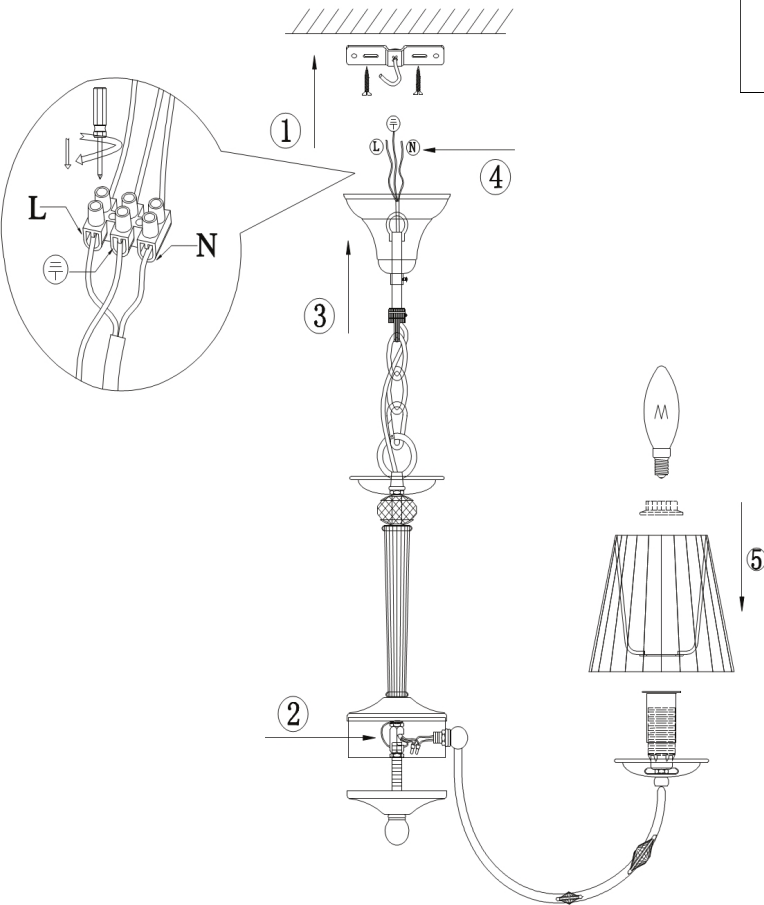

# Instruction

Collection: ELEGANT  
Series: PROLINE  
Model: ARM348-07-R  
Ceiling

  
7 x E14 (40W)

**MAYTONI**  
DECORATIVE LIGHTING  
[www.maytoni.de](http://www.maytoni.de)