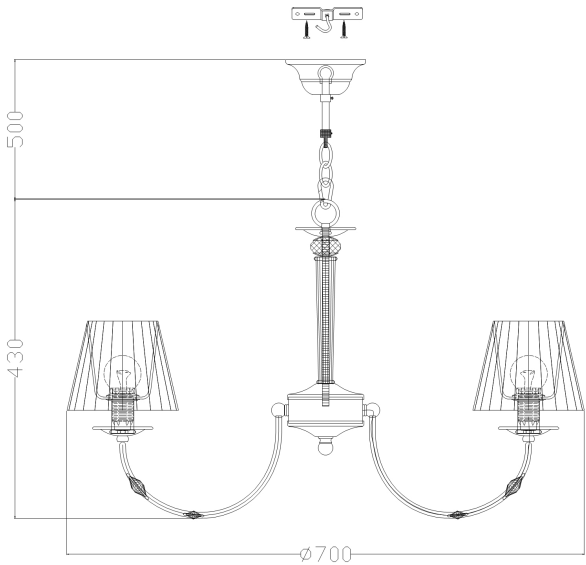

# Instruction

Collection: ELEGANT  
Series: PROLINE  
Model: ARM348-07-R  
Ceiling

  
7 x E14 (40W)

**MAYTONI**  
DECORATIVE LIGHTING  
[www.maytoni.de](http://www.maytoni.de)