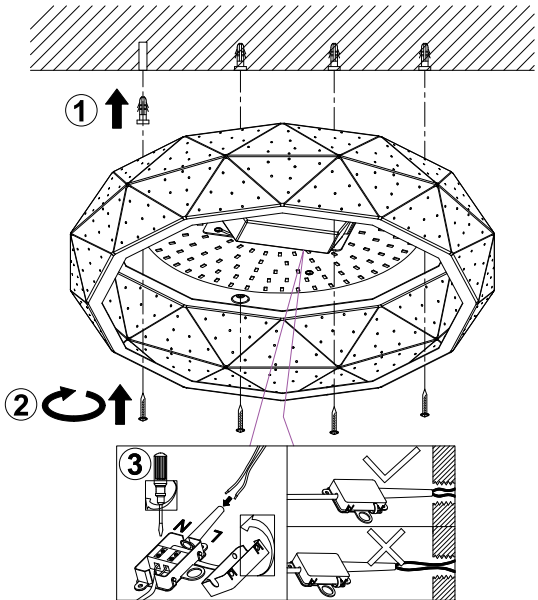

Instruction

Collection: Modern
 Series: Ivona
 Model: MOD897-46-W
 Suspended

LED x 1

max 40w
 2200 lumen

MAYTONI
 DECORATIVE LIGHTING

www.maytoni.de