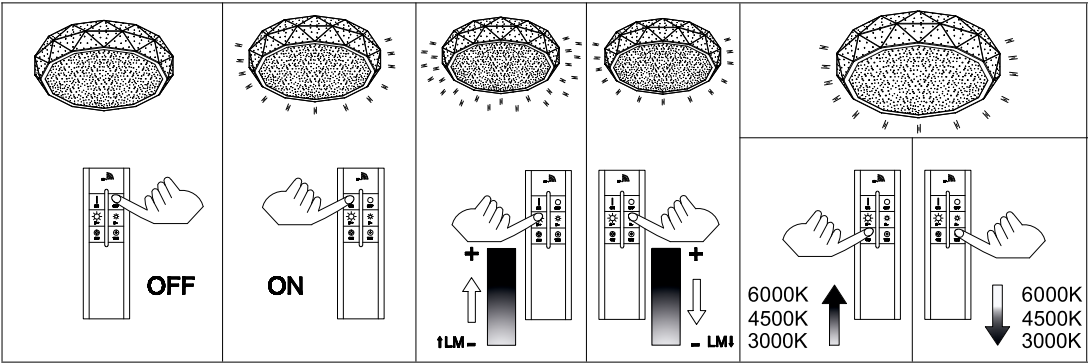

Instruction

Collection: Modern
 Series: Ivona
 Model: MOD897-46-W
 Suspended

LED x 1

max 40w
 2200 lumen

MAYTONI
 DECORATIVE LIGHTING

www.maytoni.de