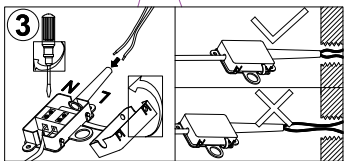

Instruction

Collection: Modern
 Series: Ivona
 Model: MOD897-46-W
 Suspended

LED x 1

max 40w
 2200 lumen

MAYTONI
 DECORATIVE LIGHTING

www.maytoni.de