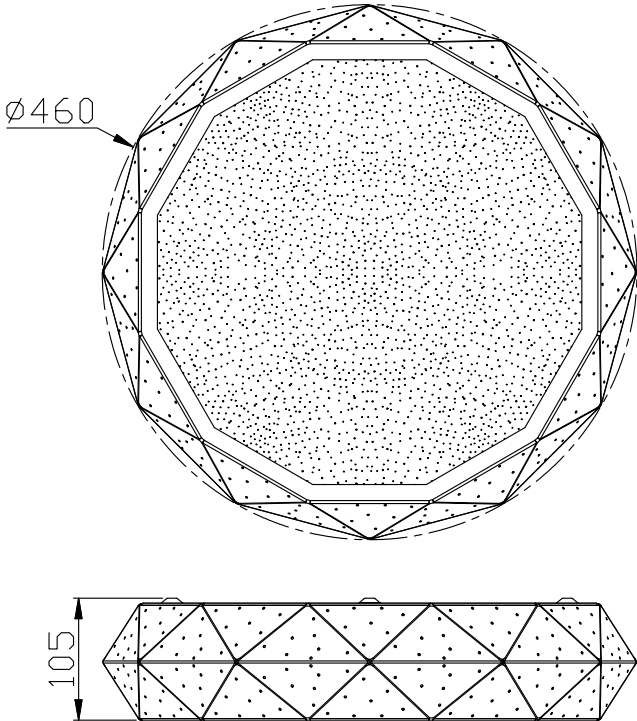

Instruction

Collection: Modern
 Series: Ivona
 Model: MOD897-46-W
 Suspended

LED x 1

max 40w
 2200 lumen

MAYTONI
 DECORATIVE LIGHTING

www.maytoni.de