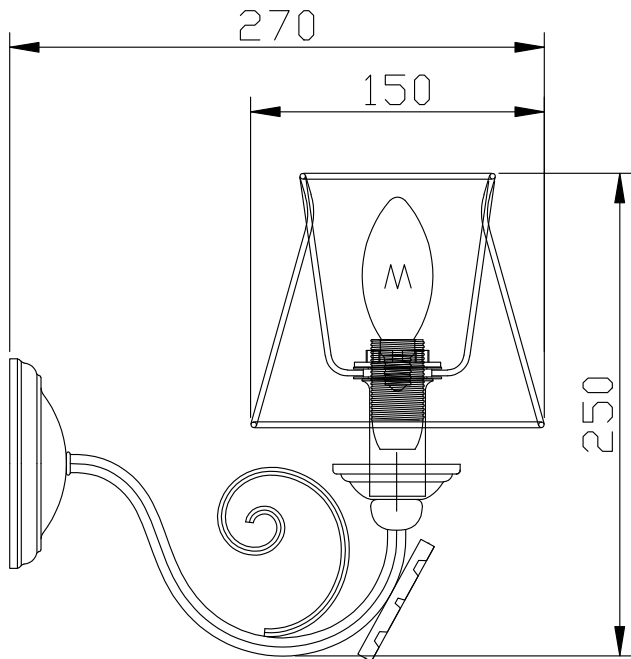

Instruction

Collection: Elegant
Series: Bunny
Model: ARM555-01-W
Wall-mounted

– Wall-mounted

1 x E14 (40w)

MAYTONI
DECORATIVE LIGHTING

www.maytoni.de