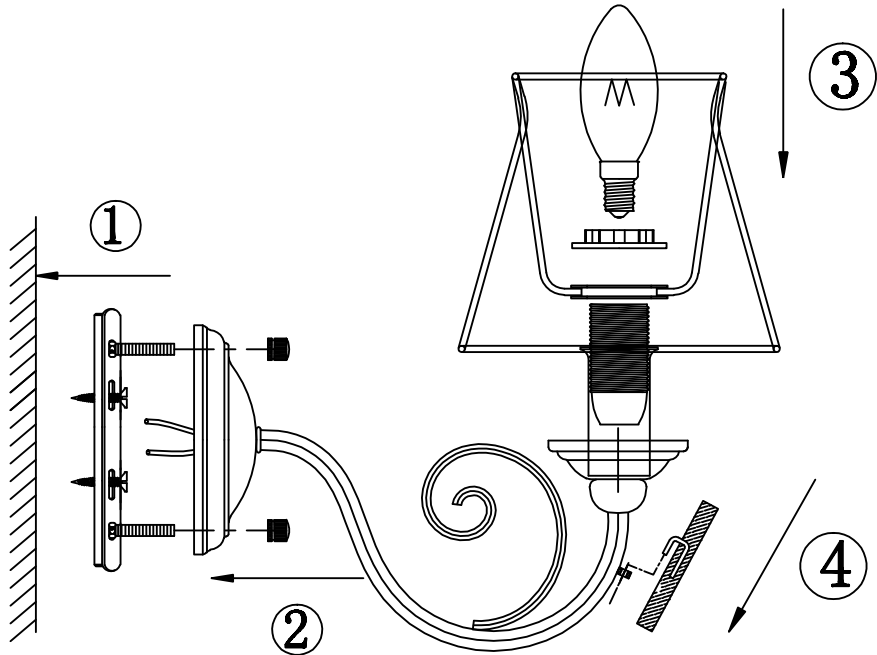

Instruction

Collection: Elegant
Series: Bunny
Model: ARM555-01-W
Wall-mounted

– Wall-mounted

1 x E14 (40w)

MAYTONI
DECORATIVE LIGHTING

www.maytoni.de